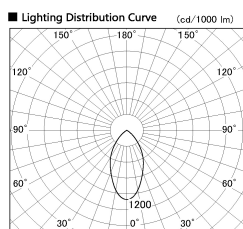

Item no. DD138-2040MW9035

Series Name: Φ 150 Spark (DD138)

Installation	Recessed mount
Type	Φ 150 Spark (DD138)
Fixture wattage	20W
Beam angle	54deg
Color Temp.	3500K
CRI	Ra>90
Luminous	2006 lm
Body	Die-cast aluminum alloy
Body finish	N/A
Trim finish	White
Reflector finish	Mirror
IP Rate	IP20
Light source	COB module
Input Voltage	AC220~240V
Dimming Type	Non-Dimmable
Certificate	CE,CCC
Cut Hole	150

Height (Weight)	
48.5W	130 (1.3kg)
41.0W	130 (1.3kg)
28.0W	130 (1.3kg)
23.0W	100 (1.0kg)
20.0W	100 (1.0kg)