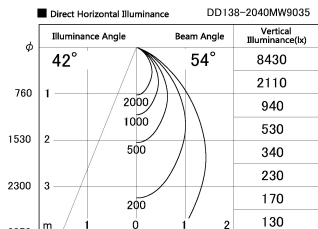

Item no. DD138-2040MW9035

Series Name: Φ 150 Spark (DD138)

Installation	Recessed mount
Type	Φ 150 Spark (DD138)
Fixture wattage	20W
Beam angle	54deg
Color Temp.	3500K
CRI	Ra>90
Luminous	2006 lm
Body	Die-cast aluminum alloy
Body finish	N/A
Trim finish	White
Reflector finish	Mirror
IP Rate	IP20
Light source	COB module
Input Voltage	AC220~240V
Dimming Type	Non-Dimmable
Certificate	CE,CCC
Cut Hole	150

Height (Weight)	
48.5W	130 (1.3kg)
41.0W	130 (1.3kg)
28.0W	130 (1.3kg)
23.0W	100 (1.0kg)
20.0W	100 (1.0kg)