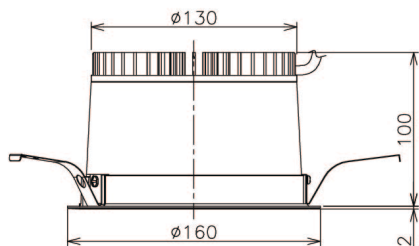

Item no. DD138-2040MW9035

Series Name: Φ 150 Spark (DD138)

Installation	Recessed mount
Type	Φ 150 Spark (DD138)
Fixture wattage	20W
Beam angle	54deg
Color Temp.	3500K
CRI	Ra>90
Luminous	2006 lm
Body	Die-cast aluminum alloy
Body finish	N/A
Trim finish	White
Reflector finish	Mirror
IP Rate	IP20
Light source	COB module
Input Voltage	AC220~240V
Dimming Type	Non-Dimmable
Certificate	CE,CCC
Cut Hole	150

Height (Weight)	
48.5W	130 (1.3kg)
41.0W	130 (1.3kg)
28.0W	130 (1.3kg)
23.0W	100 (1.0kg)
20.0W	100 (1.0kg)