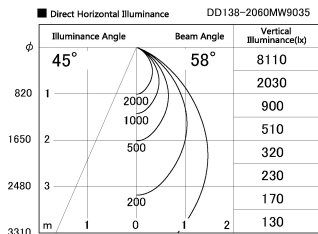

Item no. DD138-2060MW9035

Series Name: Φ 150 Spark (DD138)

Installation	Recessed mount
Type	Φ 150 Spark (DD138)
Fixture wattage	20W
Beam angle	58deg
Color Temp.	3500K
CRI	Ra>90
Luminous	2110 lm
Body	Die-cast aluminum alloy
Body finish	N/A
Trim finish	White
Reflector finish	Mirror
IP Rate	IP20
Light source	COB module
Input Voltage	AC220~240V
Dimming Type	Non-Dimmable
Certificate	CE,CCC
Cut Hole	150

Height (Weight)	
48.5W	130 (1.3kg)
41.0W	130 (1.3kg)
28.0W	130 (1.3kg)
23.0W	100 (1.0kg)
20.0W	100 (1.0kg)