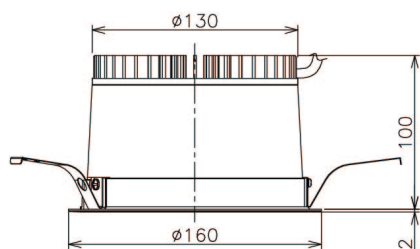

Item no. DD138-2060MW9035

Series Name: Φ 150 Spark (DD138)

Installation	Recessed mount
Type	Φ 150 Spark (DD138)
Fixture wattage	20W
Beam angle	58deg
Color Temp.	3500K
CRI	Ra>90
Luminous	2110 lm
Body	Die-cast aluminum alloy
Body finish	N/A
Trim finish	White
Reflector finish	Mirror
IP Rate	IP20
Light source	COB module
Input Voltage	AC220~240V
Dimming Type	Non-Dimmable
Certificate	CE,CCC
Cut Hole	150

Height (Weight)	
48.5W	130 (1.3kg)
41.0W	130 (1.3kg)
28.0W	130 (1.3kg)
23.0W	100 (1.0kg)
20.0W	100 (1.0kg)