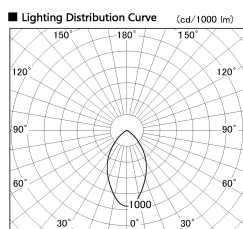

Item no. DD138-2060MW9035

Series Name: Φ 150 Spark (DD138)

Installation	Recessed mount
Type	Φ 150 Spark (DD138)
Fixture wattage	20W
Beam angle	58deg
Color Temp.	3500K
CRI	Ra>90
Luminous	2110 lm
Body	Die-cast aluminum alloy
Body finish	N/A
Trim finish	White
Reflector finish	Mirror
IP Rate	IP20
Light source	COB module
Input Voltage	AC220~240V
Dimming Type	Non-Dimmable
Certificate	CE,CCC
Cut Hole	150

Height (Weight)	
48.5W	130 (1.3kg)
41.0W	130 (1.3kg)
28.0W	130 (1.3kg)
23.0W	100 (1.0kg)
20.0W	100 (1.0kg)