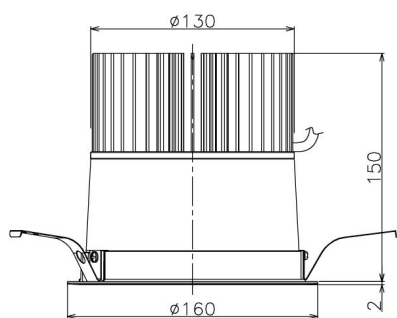

Item no. DD138-5020MW9040

Series Name: Φ 150 Spark (DD138)

Installation	Recessed mount
Type	Φ 150 Spark (DD138)
Fixture wattage	48.5W
Beam angle	26deg
Color Temp.	4000K
CRI	Ra>90
Luminous	6422 lm
Body	Die-cast aluminum alloy
Body finish	N/A
Trim finish	White
Reflector finish	Mirror
IP Rate	IP20
Light source	COB module
Input Voltage	AC220~240V
Dimming Type	Non-Dimmable
Certificate	CE,CCC
Cut Hole	150

Height (Weight)	
48.5W	130 (1.3kg)
41.0W	130 (1.3kg)
28.0W	130 (1.3kg)
23.0W	100 (1.0kg)
20.0W	100 (1.0kg)