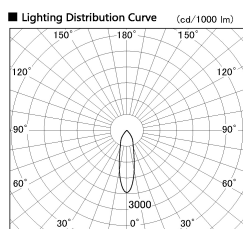

Item no. DD138-5020MW9040

Series Name: Φ 150 Spark (DD138)

Installation	Recessed mount
Type	Φ 150 Spark (DD138)
Fixture wattage	48.5W
Beam angle	26deg
Color Temp.	4000K
CRI	Ra>90
Luminous	6422 lm
Body	Die-cast aluminum alloy
Body finish	N/A
Trim finish	White
Reflector finish	Mirror
IP Rate	IP20
Light source	COB module
Input Voltage	AC220~240V
Dimming Type	Non-Dimmable
Certificate	CE,CCC
Cut Hole	150

Height (Weight)	
48.5W	130 (1.3kg)
41.0W	130 (1.3kg)
28.0W	130 (1.3kg)
23.0W	100 (1.0kg)
20.0W	100 (1.0kg)