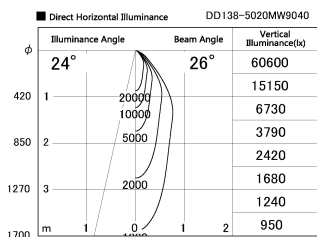

Item no. DD138-5020MW9040

Series Name: Φ 150 Spark (DD138)

Installation	Recessed mount
Type	Φ 150 Spark (DD138)
Fixture wattage	48.5W
Beam angle	26deg
Color Temp.	4000K
CRI	Ra>90
Luminous	6422 lm
Body	Die-cast aluminum alloy
Body finish	N/A
Trim finish	White
Reflector finish	Mirror
IP Rate	IP20
Light source	COB module
Input Voltage	AC220~240V
Dimming Type	Non-Dimmable
Certificate	CE,CCC
Cut Hole	150

Height (Weight)	
48.5W	130 (1.3kg)
41.0W	130 (1.3kg)
28.0W	130 (1.3kg)
23.0W	100 (1.0kg)
20.0W	100 (1.0kg)