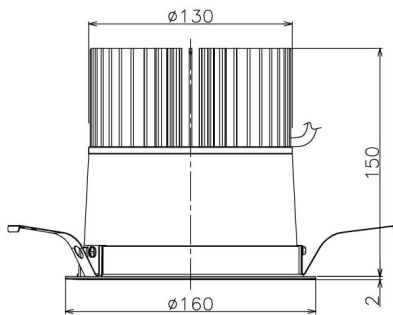

Item no. DD138-5060MW9040

Series Name:  $\Phi$ 150 Spark (DD138)

Installation	Recessed mount
Type	$\Phi$ 150 Spark (DD138)
Fixture wattage	48.5W
Beam angle	40deg
Color Temp.	4000K
CRI	Ra>90
Luminous	6911 lm
Body	Die-castaluminumalloy
Body finish	N/A
Trim finish	White
Reflector finish	Mirror
IP Rate	IP20
Light source	COB module
Input Voltage	AC220~240V
Dimming Type	Non-Dimmable
Certificate	CE,CCC
Cut Hole	150

Height (Weight)	
48.5W	130 (1.3kg)
41.0W	130 (1.3kg)
28.0W	130 (1.3kg)
23.0W	100 (1.0kg)
20.0W	100 (1.0kg)