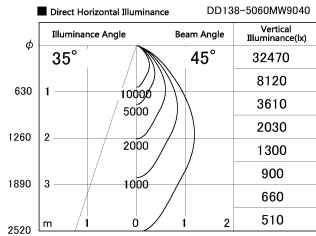

Item no. DD138-5060MW9040

Series Name:  $\Phi$ 150 Spark (DD138)

Installation	Recessed mount
Type	$\Phi$ 150 Spark (DD138)
Fixture wattage	48.5W
Beam angle	40deg
Color Temp.	4000K
CRI	Ra>90
Luminous	6911 lm
Body	Die-castaluminumalloy
Body finish	N/A
Trim finish	White
Reflector finish	Mirror
IP Rate	IP20
Light source	COB module
Input Voltage	AC220~240V
Dimming Type	Non-Dimmable
Certificate	CE,CCC
Cut Hole	150

Height (Weight)	
48.5W	130 (1.3kg)
41.0W	130 (1.3kg)
28.0W	130 (1.3kg)
23.0W	100 (1.0kg)
20.0W	100 (1.0kg)