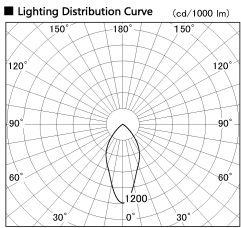

Item no. DD138-5060MW9040

Series Name:  $\Phi$ 150 Spark (DD138)

Installation	Recessed mount
Type	$\Phi$ 150 Spark (DD138)
Fixture wattage	48.5W
Beam angle	40deg
Color Temp.	4000K
CRI	Ra>90
Luminous	6911 lm
Body	Die-castaluminumalloy
Body finish	N/A
Trim finish	White
Reflector finish	Mirror
IP Rate	IP20
Light source	COB module
Input Voltage	AC220~240V
Dimming Type	Non-Dimmable
Certificate	CE,CCC
Cut Hole	150

Height (Weight)	
48.5W	130 (1.3kg)
41.0W	130 (1.3kg)
28.0W	130 (1.3kg)
23.0W	100 (1.0kg)
20.0W	100 (1.0kg)