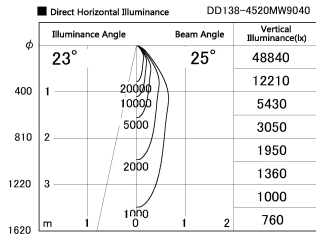

Item no. DD138-4520MW9040

Series Name: Φ 150 Spark (DD138)

Installation	Recessed mount
Type	Φ 150 Spark (DD138)
Fixture wattage	41W
Beam angle	25deg
Color Temp.	4000K
CRI	Ra>90
Luminous	4807 lm
Body	Die-cast aluminum alloy
Body finish	N/A
Trim finish	White
Reflector finish	Mirror
IP Rate	IP20
Light source	COB module
Input Voltage	AC220~240V
Dimming Type	Non-Dimmable
Certificate	CE,CCC
Cut Hole	150

Height (Weight)	
48.5W	130 (1.3kg)
41.0W	130 (1.3kg)
28.0W	130 (1.3kg)
23.0W	100 (1.0kg)
20.0W	100 (1.0kg)