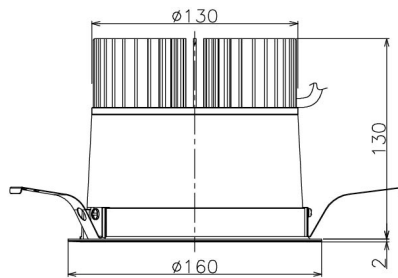

Item no. DD138-4520MW9040

Series Name: Φ 150 Spark (DD138)

Installation	Recessed mount
Type	Φ 150 Spark (DD138)
Fixture wattage	41W
Beam angle	25deg
Color Temp.	4000K
CRI	Ra>90
Luminous	4807 lm
Body	Die-cast aluminum alloy
Body finish	N/A
Trim finish	White
Reflector finish	Mirror
IP Rate	IP20
Light source	COB module
Input Voltage	AC220~240V
Dimming Type	Non-Dimmable
Certificate	CE,CCC
Cut Hole	150

Height (Weight)	
48.5W	130 (1.3kg)
41.0W	130 (1.3kg)
28.0W	130 (1.3kg)
23.0W	100 (1.0kg)
20.0W	100 (1.0kg)