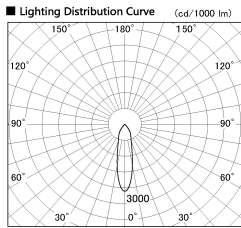

Item no. DD138-4520MW9040

Series Name: Φ 150 Spark (DD138)

Installation	Recessed mount
Type	Φ 150 Spark (DD138)
Fixture wattage	41W
Beam angle	25deg
Color Temp.	4000K
CRI	Ra>90
Luminous	4807 lm
Body	Die-cast aluminum alloy
Body finish	N/A
Trim finish	White
Reflector finish	Mirror
IP Rate	IP20
Light source	COB module
Input Voltage	AC220~240V
Dimming Type	Non-Dimmable
Certificate	CE,CCC
Cut Hole	150

Height (Weight)	
48.5W	130 (1.3kg)
41.0W	130 (1.3kg)
28.0W	130 (1.3kg)
23.0W	100 (1.0kg)
20.0W	100 (1.0kg)