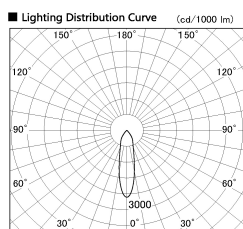

Item no. DD138-4520MW9040

Series Name: Φ 150 Spark (DD138)

Installation	Recessed mount
Type	Φ 150 Spark (DD138)
Fixture wattage	41W
Beam angle	25deg
Color Temp.	4000K
CRI	Ra>90
Luminous	4807 lm
Body	Die-cast aluminum alloy
Body finish	N/A
Trim finish	White
Reflector finish	Mirror
IP Rate	IP20
Light source	COB module
Input Voltage	AC220~240V
Dimming Type	Non-Dimmable
Certificate	CE,CCC
Cut Hole	150

Height (Weight)	
48.5W	130 (1.3kg)
41.0W	130 (1.3kg)
28.0W	130 (1.3kg)
23.0W	100 (1.0kg)
20.0W	100 (1.0kg)