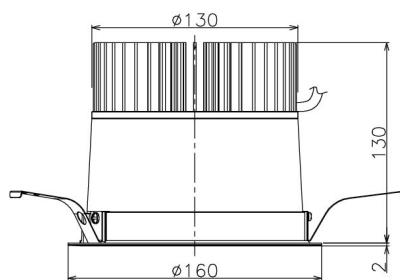

Item no. DD138-4520MW9040

Series Name: Φ 150 Spark (DD138)

Installation	Recessed mount
Type	Φ 150 Spark (DD138)
Fixture wattage	41W
Beam angle	25deg
Color Temp.	4000K
CRI	Ra>90
Luminous	4807 lm
Body	Die-cast aluminum alloy
Body finish	N/A
Trim finish	White
Reflector finish	Mirror
IP Rate	IP20
Light source	COB module
Input Voltage	AC220~240V
Dimming Type	Non-Dimmable
Certificate	CE,CCC
Cut Hole	150

Height (Weight)	
48.5W	130 (1.3kg)
41.0W	130 (1.3kg)
28.0W	130 (1.3kg)
23.0W	100 (1.0kg)
20.0W	100 (1.0kg)