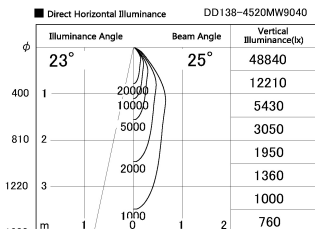

Item no. DD138-4520MW9040

Series Name: Φ 150 Spark (DD138)

Installation	Recessed mount
Type	Φ 150 Spark (DD138)
Fixture wattage	41W
Beam angle	25deg
Color Temp.	4000K
CRI	Ra>90
Luminous	4807 lm
Body	Die-cast aluminum alloy
Body finish	N/A
Trim finish	White
Reflector finish	Mirror
IP Rate	IP20
Light source	COB module
Input Voltage	AC220~240V
Dimming Type	Non-Dimmable
Certificate	CE,CCC
Cut Hole	150

Height (Weight)	
48.5W	130 (1.3kg)
41.0W	130 (1.3kg)
28.0W	130 (1.3kg)
23.0W	100 (1.0kg)
20.0W	100 (1.0kg)