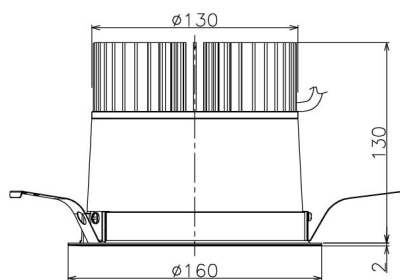

Item no. DD138-4540MW9040

Series Name: Φ 150 Spark (DD138)

Installation	Recessed mount
Type	Φ 150 Spark (DD138)
Fixture wattage	41W
Beam angle	28deg
Color Temp.	4000K
CRI	Ra>90
Luminous	4797 lm
Body	Die-castaluminumalloy
Body finish	N/A
Trim finish	White
Reflector finish	Mirror
IP Rate	IP20
Light source	COB module
Input Voltage	AC220~240V
Dimming Type	Non-Dimmable
Certificate	CE,CCC
Cut Hole	150

Height (Weight)	
48.5W	130 (1.3kg)
41.0W	130 (1.3kg)
28.0W	130 (1.3kg)
23.0W	100 (1.0kg)
20.0W	100 (1.0kg)