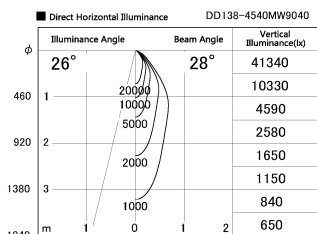

Item no. DD138-4540MW9040

Series Name: Φ 150 Spark (DD138)

Installation	Recessed mount
Type	Φ 150 Spark (DD138)
Fixture wattage	41W
Beam angle	28deg
Color Temp.	4000K
CRI	Ra>90
Luminous	4797 lm
Body	Die-castaluminumalloy
Body finish	N/A
Trim finish	White
Reflector finish	Mirror
IP Rate	IP20
Light source	COB module
Input Voltage	AC220~240V
Dimming Type	Non-Dimmable
Certificate	CE,CCC
Cut Hole	150

Height (Weight)	
48.5W	130 (1.3kg)
41.0W	130 (1.3kg)
28.0W	130 (1.3kg)
23.0W	100 (1.0kg)
20.0W	100 (1.0kg)