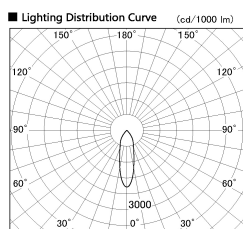

Item no. DD138-4540MW9040

Series Name: Φ 150 Spark (DD138)

Installation	Recessed mount
Type	Φ 150 Spark (DD138)
Fixture wattage	41W
Beam angle	28deg
Color Temp.	4000K
CRI	Ra>90
Luminous	4797 lm
Body	Die-castaluminumalloy
Body finish	N/A
Trim finish	White
Reflector finish	Mirror
IP Rate	IP20
Light source	COB module
Input Voltage	AC220~240V
Dimming Type	Non-Dimmable
Certificate	CE,CCC
Cut Hole	150

Height (Weight)	
48.5W	130 (1.3kg)
41.0W	130 (1.3kg)
28.0W	130 (1.3kg)
23.0W	100 (1.0kg)
20.0W	100 (1.0kg)