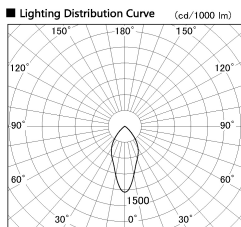

Item no. DD138-4560MW9040

Series Name: Φ 150 Spark (DD138)

Installation	Recessed mount
Type	Φ 150 Spark (DD138)
Fixture wattage	41W
Beam angle	36deg
Color Temp.	4000K
CRI	Ra>90
Luminous	5153 lm
Body	Die-castaluminumalloy
Body finish	N/A
Trim finish	White
Reflector finish	Mirror
IP Rate	IP20
Light source	COB module
Input Voltage	AC220~240V
Dimming Type	Non-Dimmable
Certificate	CE,CCC
Cut Hole	150

Height (Weight)	
48.5W	130 (1.3kg)
41.0W	130 (1.3kg)
28.0W	130 (1.3kg)
23.0W	100 (1.0kg)
20.0W	100 (1.0kg)