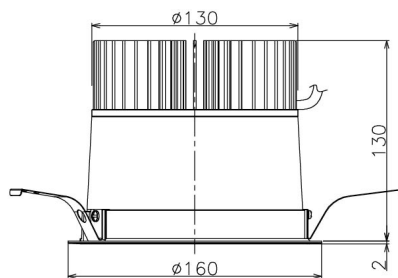

Item no. DD138-4560MW9040

Series Name: Φ 150 Spark (DD138)

Installation	Recessed mount
Type	Φ 150 Spark (DD138)
Fixture wattage	41W
Beam angle	36deg
Color Temp.	4000K
CRI	Ra>90
Luminous	5153 lm
Body	Die-castaluminumalloy
Body finish	N/A
Trim finish	White
Reflector finish	Mirror
IP Rate	IP20
Light source	COB module
Input Voltage	AC220~240V
Dimming Type	Non-Dimmable
Certificate	CE,CCC
Cut Hole	150

Height (Weight)	
48.5W	130 (1.3kg)
41.0W	130 (1.3kg)
28.0W	130 (1.3kg)
23.0W	100 (1.0kg)
20.0W	100 (1.0kg)