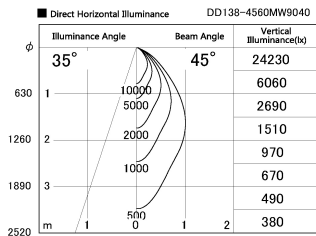

Item no. DD138-4560MW9040

Series Name: Φ 150 Spark (DD138)

Installation	Recessed mount
Type	Φ 150 Spark (DD138)
Fixture wattage	41W
Beam angle	36deg
Color Temp.	4000K
CRI	Ra>90
Luminous	5153 lm
Body	Die-castaluminumalloy
Body finish	N/A
Trim finish	White
Reflector finish	Mirror
IP Rate	IP20
Light source	COB module
Input Voltage	AC220~240V
Dimming Type	Non-Dimmable
Certificate	CE,CCC
Cut Hole	150

Height (Weight)	
48.5W	130 (1.3kg)
41.0W	130 (1.3kg)
28.0W	130 (1.3kg)
23.0W	100 (1.0kg)
20.0W	100 (1.0kg)