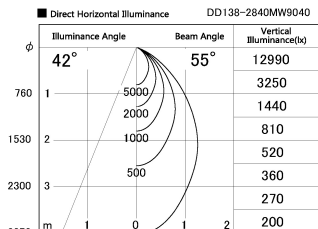

Item no. DD138-2840MW9040

Series Name:  $\Phi$ 150 Spark (DD138)

Installation	Recessed mount
Type	$\Phi$ 150 Spark (DD138)
Fixture wattage	28W
Beam angle	55deg
Color Temp.	4000K
CRI	Ra>90
Luminous	3112 lm
Body	Die-cast aluminum alloy
Body finish	N/A
Trim finish	White
Reflector finish	Mirror
IP Rate	IP20
Light source	COB module
Input Voltage	AC220~240V
Dimming Type	Non-Dimmable
Certificate	CE,CCC
Cut Hole	150

Height (Weight)	
48.5W	130 (1.3kg)
41.0W	130 (1.3kg)
28.0W	130 (1.3kg)
23.0W	100 (1.0kg)
20.0W	100 (1.0kg)