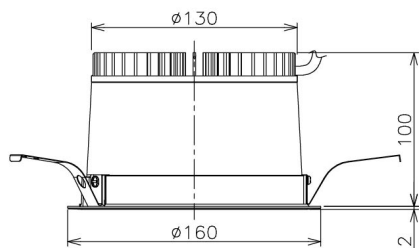

Item no. DD138-2840MW9040

Series Name:  $\Phi$ 150 Spark (DD138)

Installation	Recessed mount
Type	$\Phi$ 150 Spark (DD138)
Fixture wattage	28W
Beam angle	55deg
Color Temp.	4000K
CRI	Ra>90
Luminous	3112 lm
Body	Die-cast aluminum alloy
Body finish	N/A
Trim finish	White
Reflector finish	Mirror
IP Rate	IP20
Light source	COB module
Input Voltage	AC220~240V
Dimming Type	Non-Dimmable
Certificate	CE,CCC
Cut Hole	150

Height (Weight)	
48.5W	130 (1.3kg)
41.0W	130 (1.3kg)
28.0W	130 (1.3kg)
23.0W	100 (1.0kg)
20.0W	100 (1.0kg)