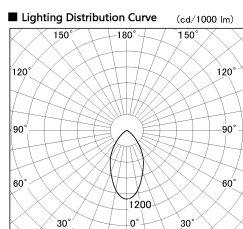

Item no. DD138-2840MW9040

Series Name:  $\Phi$ 150 Spark (DD138)

Installation	Recessed mount
Type	$\Phi$ 150 Spark (DD138)
Fixture wattage	28W
Beam angle	55deg
Color Temp.	4000K
CRI	Ra>90
Luminous	3112 lm
Body	Die-cast aluminum alloy
Body finish	N/A
Trim finish	White
Reflector finish	Mirror
IP Rate	IP20
Light source	COB module
Input Voltage	AC220~240V
Dimming Type	Non-Dimmable
Certificate	CE,CCC
Cut Hole	150

Height (Weight)	
48.5W	130 (1.3kg)
41.0W	130 (1.3kg)
28.0W	130 (1.3kg)
23.0W	100 (1.0kg)
20.0W	100 (1.0kg)