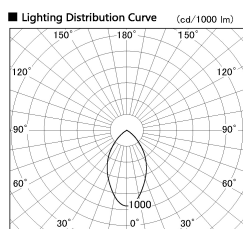

Item no. DD138-2860MW9040

Series Name: Φ 150 Spark (DD138)

| | |
|------------------|--------------------------|
| Installation | Recessed mount |
| Type | Φ 150 Spark (DD138) |
| Fixture wattage | 28W |
| Beam angle | 59deg |
| Color Temp. | 4000K |
| CRI | Ra>90 |
| Luminous | 3287 lm |
| Body | Die-castaluminumalloy |
| Body finish | N/A |
| Trim finish | White |
| Reflector finish | Mirror |
| IP Rate | IP20 |
| Light source | COB module |
| Input Voltage | AC220~240V |
| Dimming Type | Non-Dimmable |
| Certificate | CE,CCC |
| Cut Hole | 150 |

| Height (Weight) | |
|-----------------|-------------|
| 48.5W | 130 (1.3kg) |
| 41.0W | 130 (1.3kg) |
| 28.0W | 130 (1.3kg) |
| 23.0W | 100 (1.0kg) |
| 20.0W | 100 (1.0kg) |