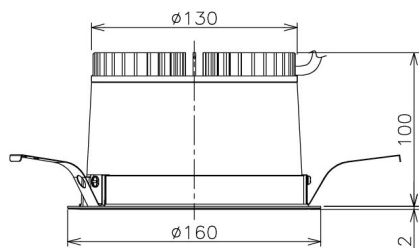

Item no. DD138-2860MW9040

Series Name: Φ 150 Spark (DD138)

| | |
|------------------|--------------------------|
| Installation | Recessed mount |
| Type | Φ 150 Spark (DD138) |
| Fixture wattage | 28W |
| Beam angle | 59deg |
| Color Temp. | 4000K |
| CRI | Ra>90 |
| Luminous | 3287 lm |
| Body | Die-castaluminumalloy |
| Body finish | N/A |
| Trim finish | White |
| Reflector finish | Mirror |
| IP Rate | IP20 |
| Light source | COB module |
| Input Voltage | AC220~240V |
| Dimming Type | Non-Dimmable |
| Certificate | CE,CCC |
| Cut Hole | 150 |

| Height (Weight) | |
|-----------------|-------------|
| 48.5W | 130 (1.3kg) |
| 41.0W | 130 (1.3kg) |
| 28.0W | 130 (1.3kg) |
| 23.0W | 100 (1.0kg) |
| 20.0W | 100 (1.0kg) |