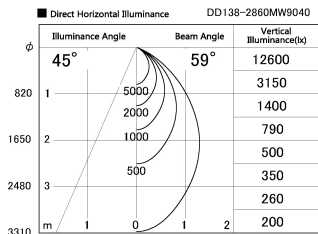

Item no. DD138-2860MW9040

Series Name: Φ 150 Spark (DD138)

| | |
|------------------|--------------------------|
| Installation | Recessed mount |
| Type | Φ 150 Spark (DD138) |
| Fixture wattage | 28W |
| Beam angle | 59deg |
| Color Temp. | 4000K |
| CRI | Ra>90 |
| Luminous | 3287 lm |
| Body | Die-castaluminumalloy |
| Body finish | N/A |
| Trim finish | White |
| Reflector finish | Mirror |
| IP Rate | IP20 |
| Light source | COB module |
| Input Voltage | AC220~240V |
| Dimming Type | Non-Dimmable |
| Certificate | CE,CCC |
| Cut Hole | 150 |

| Height (Weight) | |
|-----------------|-------------|
| 48.5W | 130 (1.3kg) |
| 41.0W | 130 (1.3kg) |
| 28.0W | 130 (1.3kg) |
| 23.0W | 100 (1.0kg) |
| 20.0W | 100 (1.0kg) |