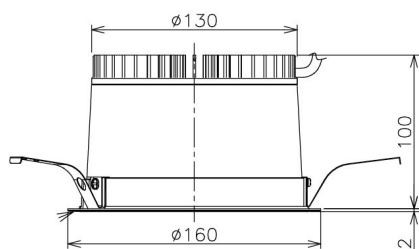

Item no. DD138-2560MW9040

Series Name: Φ 150 Spark (DD138)

Installation	Recessed mount
Type	Φ 150 Spark (DD138)
Fixture wattage	23W
Beam angle	59deg
Color Temp.	4000K
CRI	Ra>90
Luminous	2859 lm
Body	Die-castaluminumalloy
Body finish	N/A
Trim finish	White
Reflector finish	Mirror
IP Rate	IP20
Light source	COB module
Input Voltage	AC220~240V
Dimming Type	Non-Dimmable
Certificate	CE,CCC
Cut Hole	150

Height (Weight)	
48.5W	130 (1.3kg)
41.0W	130 (1.3kg)
28.0W	130 (1.3kg)
23.0W	100 (1.0kg)
20.0W	100 (1.0kg)