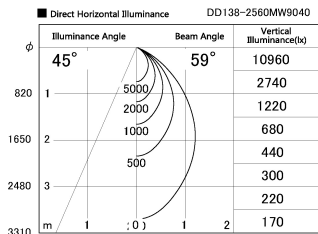

Item no. DD138-2560MW9040

Series Name: Φ 150 Spark (DD138)

Installation	Recessed mount
Type	Φ 150 Spark (DD138)
Fixture wattage	23W
Beam angle	59deg
Color Temp.	4000K
CRI	Ra>90
Luminous	2859 lm
Body	Die-cast aluminum alloy
Body finish	N/A
Trim finish	White
Reflector finish	Mirror
IP Rate	IP20
Light source	COB module
Input Voltage	AC220~240V
Dimming Type	Non-Dimmable
Certificate	CE,CCC
Cut Hole	150

Height (Weight)	
48.5W	130 (1.3kg)
41.0W	130 (1.3kg)
28.0W	130 (1.3kg)
23.0W	100 (1.0kg)
20.0W	100 (1.0kg)