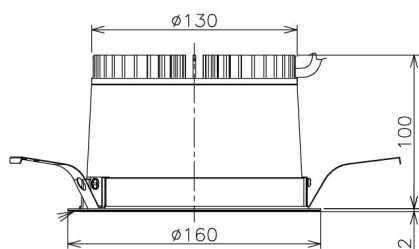

Item no. DD138-2560MW9040

Series Name: Φ 150 Spark (DD138)

Installation	Recessed mount
Type	Φ 150 Spark (DD138)
Fixture wattage	23W
Beam angle	59deg
Color Temp.	4000K
CRI	Ra>90
Luminous	2859 lm
Body	Die-cast aluminum alloy
Body finish	N/A
Trim finish	White
Reflector finish	Mirror
IP Rate	IP20
Light source	COB module
Input Voltage	AC220~240V
Dimming Type	Non-Dimmable
Certificate	CE,CCC
Cut Hole	150

Height (Weight)	
48.5W	130 (1.3kg)
41.0W	130 (1.3kg)
28.0W	130 (1.3kg)
23.0W	100 (1.0kg)
20.0W	100 (1.0kg)