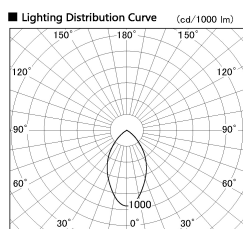

Item no. DD138-2560MW9040

Series Name: Φ 150 Spark (DD138)

Installation	Recessed mount
Type	Φ 150 Spark (DD138)
Fixture wattage	23W
Beam angle	59deg
Color Temp.	4000K
CRI	Ra>90
Luminous	2859 lm
Body	Die-castaluminumalloy
Body finish	N/A
Trim finish	White
Reflector finish	Mirror
IP Rate	IP20
Light source	COB module
Input Voltage	AC220~240V
Dimming Type	Non-Dimmable
Certificate	CE,CCC
Cut Hole	150

Height (Weight)	
48.5W	130 (1.3kg)
41.0W	130 (1.3kg)
28.0W	130 (1.3kg)
23.0W	100 (1.0kg)
20.0W	100 (1.0kg)