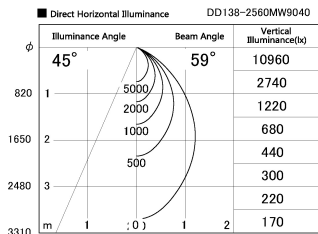

Item no. DD138-2560MW9040

Series Name: Φ 150 Spark (DD138)

Installation	Recessed mount
Type	Φ 150 Spark (DD138)
Fixture wattage	23W
Beam angle	59deg
Color Temp.	4000K
CRI	Ra>90
Luminous	2859 lm
Body	Die-castaluminumalloy
Body finish	N/A
Trim finish	White
Reflector finish	Mirror
IP Rate	IP20
Light source	COB module
Input Voltage	AC220~240V
Dimming Type	Non-Dimmable
Certificate	CE,CCC
Cut Hole	150

Height (Weight)	
48.5W	130 (1.3kg)
41.0W	130 (1.3kg)
28.0W	130 (1.3kg)
23.0W	100 (1.0kg)
20.0W	100 (1.0kg)