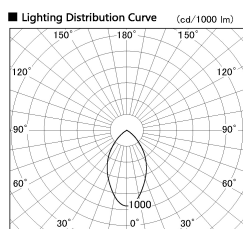

Item no. DD138-2560MW9040

Series Name: Φ 150 Spark (DD138)

Installation	Recessed mount
Type	Φ 150 Spark (DD138)
Fixture wattage	23W
Beam angle	59deg
Color Temp.	4000K
CRI	Ra>90
Luminous	2859 lm
Body	Die-cast aluminum alloy
Body finish	N/A
Trim finish	White
Reflector finish	Mirror
IP Rate	IP20
Light source	COB module
Input Voltage	AC220~240V
Dimming Type	Non-Dimmable
Certificate	CE,CCC
Cut Hole	150

Height (Weight)	
48.5W	130 (1.3kg)
41.0W	130 (1.3kg)
28.0W	130 (1.3kg)
23.0W	100 (1.0kg)
20.0W	100 (1.0kg)