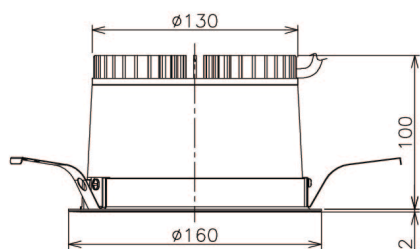

Item no. DD138-2060MW9040

Series Name: Φ 150 Spark (DD138)

Installation	Recessed mount
Type	Φ 150 Spark (DD138)
Fixture wattage	20W
Beam angle	58deg
Color Temp.	4000K
CRI	Ra>90
Luminous	2140 lm
Body	Die-castaluminumalloy
Body finish	N/A
Trim finish	White
Reflector finish	Mirror
IP Rate	IP20
Light source	COB module
Input Voltage	AC220~240V
Dimming Type	Non-Dimmable
Certificate	CE,CCC
Cut Hole	150

Height (Weight)	
48.5W	130 (1.3kg)
41.0W	130 (1.3kg)
28.0W	130 (1.3kg)
23.0W	100 (1.0kg)
20.0W	100 (1.0kg)