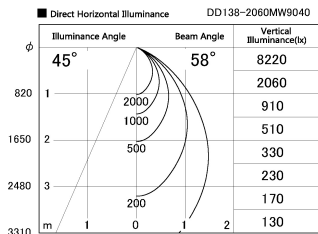

Item no. DD138-2060MW9040

Series Name: Φ 150 Spark (DD138)

Installation	Recessed mount
Type	Φ 150 Spark (DD138)
Fixture wattage	20W
Beam angle	58deg
Color Temp.	4000K
CRI	Ra>90
Luminous	2140 lm
Body	Die-castaluminumalloy
Body finish	N/A
Trim finish	White
Reflector finish	Mirror
IP Rate	IP20
Light source	COB module
Input Voltage	AC220~240V
Dimming Type	Non-Dimmable
Certificate	CE,CCC
Cut Hole	150

Height (Weight)	
48.5W	130 (1.3kg)
41.0W	130 (1.3kg)
28.0W	130 (1.3kg)
23.0W	100 (1.0kg)
20.0W	100 (1.0kg)