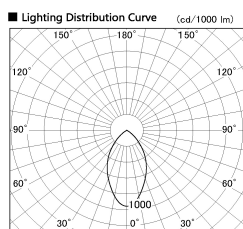

Item no. DD138-2060MW9040

Series Name: Φ 150 Spark (DD138)

Installation	Recessed mount
Type	Φ 150 Spark (DD138)
Fixture wattage	20W
Beam angle	58deg
Color Temp.	4000K
CRI	Ra>90
Luminous	2140 lm
Body	Die-castaluminumalloy
Body finish	N/A
Trim finish	White
Reflector finish	Mirror
IP Rate	IP20
Light source	COB module
Input Voltage	AC220~240V
Dimming Type	Non-Dimmable
Certificate	CE,CCC
Cut Hole	150

Height (Weight)	
48.5W	130 (1.3kg)
41.0W	130 (1.3kg)
28.0W	130 (1.3kg)
23.0W	100 (1.0kg)
20.0W	100 (1.0kg)