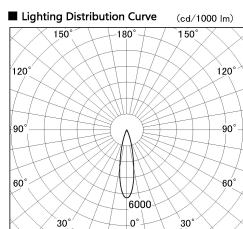

Item no. DD086-1215MW27-DM

Series Name: Cledy Micro Adjustable (DD086)

■ Direct Horizontal Illuminance DD086-1215MW27-DM

φ	Illuminance Angle	Beam Angle	Vertical Illuminance (lx)
350	20°	20°	6530
700	20°	20°	1630
1050	20°	20°	730
1410	20°	20°	410
			260
			180
			130
			100

Installation	Recessed
Type	Cledy Micro Adjustable (DD086)
Fixture wattage	8.5W
Beam angle	20 deg
Color Temp.	2700K
CRI	Ra>80
Luminous	317 lm
Body	Die-cast aluminum alloy
Body finish	N/A
Trim finish	White
Reflector finish	Mirror
IP Rate	IP20
Light source	COB module
Input Voltage	AC220~240V
Dimming Type	Dimmable
Certificate	CE, CCC
Cut Hole	60