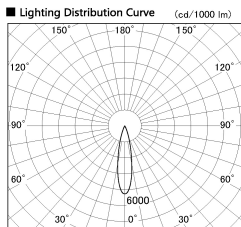

Item no. DD086-1215MW27-DM

Series Name: Cledy Micro Adjustable (DD086)

Installation	Recessed
Type	
Fixture wattage	8.5W
Beam angle	20 deg
Color Temp.	2700K
CRI	Ra>80
Luminous	317 lm
Body	Die-cast aluminum alloy
Body finish	N/A
Trim finish	White
Reflector finish	Mirror
IP Rate	IP20
Light source	COB module
Input Voltage	AC220~240V
Dimming Type	Dimmable
Certificate	CE, CCC
Cut Hole	60