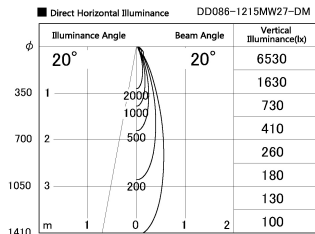

Item no. DD086-1215MW27-DM

Series Name: Cledy Micro Adjustable (DD086)

Installation	Recessed
Type	
Fixture wattage	8.5W
Beam angle	20 deg
Color Temp.	2700K
CRI	Ra>80
Luminous	317 lm
Body	Die-cast aluminum alloy
Body finish	N/A
Trim finish	White
Reflector finish	Mirror
IP Rate	IP20
Light source	COB module
Input Voltage	AC220~240V
Dimming Type	Dimmable
Certificate	CE, CCC
Cut Hole	60