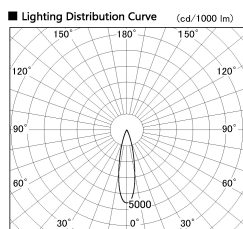

Item no. DD086-1230MW27-DM

Series Name: Cledy Micro Adjustable (DD086)

■ Direct Horizontal Illuminance DD086-1230MW27-DM

Illuminance Angle	Beam Angle	Vertical Illuminance (lx)
20°	25°	4270
350	1	1070
700	2	470
1050	3	270
1410	m	170
		120
		90
		70

Installation	Recessed
Type	Cledy Micro Adjustable (DD086)
Fixture wattage	8.5W
Beam angle	25 deg
Color Temp.	2700K
CRI	Ra>80
Luminous	232 lm
Body	Die-cast aluminum alloy
Body finish	N/A
Trim finish	White
Reflector finish	Mirror
IP Rate	IP20
Light source	COB module
Input Voltage	AC220~240V
Dimming Type	Dimmable
Certificate	CE, CCC
Cut Hole	60