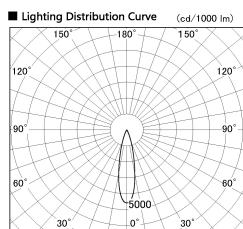

Item no. DD086-1230MW27-DM

Series Name: Cledy Micro Adjustable (DD086)

■ Direct Horizontal Illuminance DD086-1230MW27-DM

φ	Illuminance Angle	Beam Angle	Vertical Illuminance (lx)
350	20°	25°	4270
700	1		1070
1050	2		470
1410	3		270
			170
			120
			90
			70

Installation	Recessed
Type	Cledy Micro Adjustable (DD086)
Fixture wattage	8.5W
Beam angle	25 deg
Color Temp.	2700K
CRI	Ra>80
Luminous	232 lm
Body	Die-cast aluminum alloy
Body finish	N/A
Trim finish	White
Reflector finish	Mirror
IP Rate	IP20
Light source	COB module
Input Voltage	AC220~240V
Dimming Type	Dimmable
Certificate	CE, CCC
Cut Hole	60