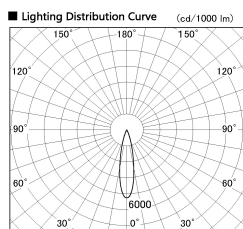

Item no. DD086-1215MW30-DM

Series Name: Cledy Micro Adjustable (DD086)

Installation	Recessed
Type	Cledy Micro Adjustable (DD086)
Fixture wattage	8.5W
Beam angle	20 deg
Color Temp.	3000K
CRI	Ra>80
Luminous	333 lm
Body	Die-cast aluminum alloy
Body finish	N/A
Trim finish	White
Reflector finish	Mirror
IP Rate	IP20
Light source	COB module
Input Voltage	AC220~240V
Dimming Type	Dimmable
Certificate	CE, CCC
Cut Hole	60