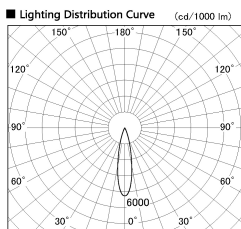

Item no. DD086-1215MW30-DM

Series Name: Cledy Micro Adjustable (DD086)

Installation	Recessed
Type	Cledy Micro Adjustable (DD086)
Fixture wattage	8.5W
Beam angle	20 deg
Color Temp.	3000K
CRI	Ra>80
Luminous	333 lm
Body	Die-cast aluminum alloy
Body finish	N/A
Trim finish	White
Reflector finish	Mirror
IP Rate	IP20
Light source	COB module
Input Voltage	AC220~240V
Dimming Type	Dimmable
Certificate	CE, CCC
Cut Hole	60