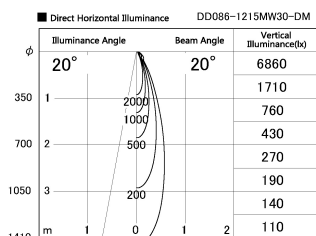

Item no. DD086-1215MW30-DM

Series Name: Cledy Micro Adjustable (DD086)

Installation	Recessed
Type	
Fixture wattage	8.5W
Beam angle	20 deg
Color Temp.	3000K
CRI	Ra>80
Luminous	333 lm
Body	Die-cast aluminum alloy
Body finish	N/A
Trim finish	White
Reflector finish	Mirror
IP Rate	IP20
Light source	COB module
Input Voltage	AC220~240V
Dimming Type	Dimmable
Certificate	CE, CCC
Cut Hole	60