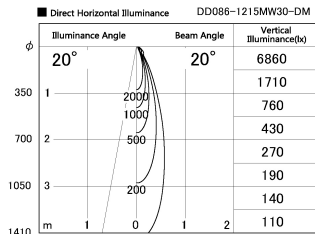

Item no. DD086-1215MW30-DM

Series Name: Cledy Micro Adjustable (DD086)

Installation	Recessed
Type	Cledy Micro Adjustable (DD086)
Fixture wattage	8.5W
Beam angle	20 deg
Color Temp.	3000K
CRI	Ra>80
Luminous	333 lm
Body	Die-cast aluminum alloy
Body finish	N/A
Trim finish	White
Reflector finish	Mirror
IP Rate	IP20
Light source	COB module
Input Voltage	AC220~240V
Dimming Type	Dimmable
Certificate	CE, CCC
Cut Hole	60