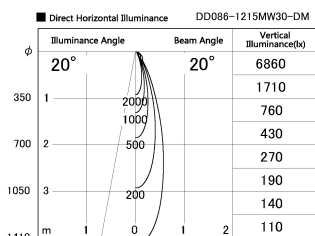

Item no. DD086-1215MW30-DM

Series Name: Cledy Micro Adjustable (DD086)

Installation	Recessed
Type	Cledy Micro Adjustable (DD086)
Fixture wattage	8.5W
Beam angle	20 deg
Color Temp.	3000K
CRI	Ra>80
Luminous	333 lm
Body	Die-cast aluminum alloy
Body finish	N/A
Trim finish	White
Reflector finish	Mirror
IP Rate	IP20
Light source	COB module
Input Voltage	AC220~240V
Dimming Type	Dimmable
Certificate	CE, CCC
Cut Hole	60