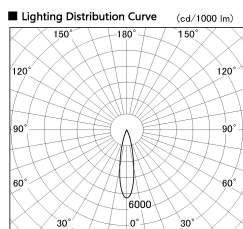

Item no. DD086-1215MW30-DM

Series Name: Cledy Micro Adjustable (DD086)

Installation	Recessed
Type	
Fixture wattage	8.5W
Beam angle	20 deg
Color Temp.	3000K
CRI	Ra>80
Luminous	333 lm
Body	Die-cast aluminum alloy
Body finish	N/A
Trim finish	White
Reflector finish	Mirror
IP Rate	IP20
Light source	COB module
Input Voltage	AC220~240V
Dimming Type	Dimmable
Certificate	CE, CCC
Cut Hole	60