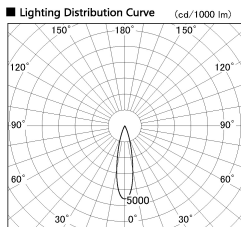

Item no. DD086-1230MW30-DM

Series Name: Cledy Micro Adjustable (DD086)

■ Direct Horizontal Illuminance DD086-1230MW30-DM

φ	Illuminance Angle	Beam Angle	Vertical Illuminance (lx)
350	20°	25°	4500
1			1120
700			500
2			280
1050			180
3			120
1410			90
m			70

Installation	Recessed
Type	Cledy Micro Adjustable (DD086)
Fixture wattage	8.5W
Beam angle	25 deg
Color Temp.	3000K
CRI	Ra>80
Luminous	244 lm
Body	Die-cast aluminum alloy
Body finish	N/A
Trim finish	White
Reflector finish	Mirror
IP Rate	IP20
Light source	COB module
Input Voltage	AC220~240V
Dimming Type	Dimmable
Certificate	CE, CCC
Cut Hole	60