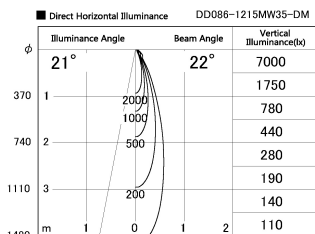

Item no. DD086-1215MW35-DM

Series Name: Cledy Micro Adjustable (DD086)

Installation	Recessed
Type	Cledy Micro Adjustable (DD086)
Fixture wattage	8.5W
Beam angle	20 deg
Color Temp.	3500K
CRI	Ra>80
Luminous	305 lm
Body	Die-cast aluminum alloy
Body finish	N/A
Trim finish	White
Reflector finish	Mirror
IP Rate	IP20
Light source	COB module
Input Voltage	AC220~240V
Dimming Type	Dimmable
Certificate	CE, CCC
Cut Hole	60