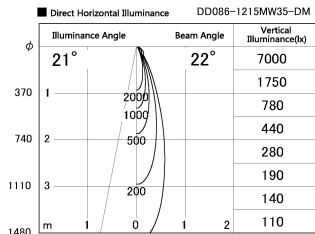

Item no. DD086-1215MW35-DM

Series Name: Cledy Micro Adjustable (DD086)

Installation	Recessed
Type	
Fixture wattage	8.5W
Beam angle	20 deg
Color Temp.	3500K
CRI	Ra>80
Luminous	305 lm
Body	Die-cast aluminum alloy
Body finish	N/A
Trim finish	White
Reflector finish	Mirror
IP Rate	IP20
Light source	COB module
Input Voltage	AC220~240V
Dimming Type	Dimmable
Certificate	CE, CCC
Cut Hole	60