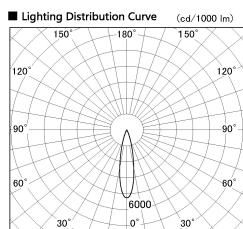

Item no. DD086-1215MW35-DM

Series Name: Cledy Micro Adjustable (DD086)

Installation	Recessed
Type	Cledy Micro Adjustable (DD086)
Fixture wattage	8.5W
Beam angle	20 deg
Color Temp.	3500K
CRI	Ra>80
Luminous	305 lm
Body	Die-cast aluminum alloy
Body finish	N/A
Trim finish	White
Reflector finish	Mirror
IP Rate	IP20
Light source	COB module
Input Voltage	AC220~240V
Dimming Type	Dimmable
Certificate	CE, CCC
Cut Hole	60