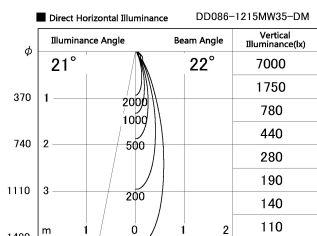

Item no. DD086-1215MW35-DM

Series Name: Cledy Micro Adjustable (DD086)

Installation	Recessed
Type	Cledy Micro Adjustable (DD086)
Fixture wattage	8.5W
Beam angle	20 deg
Color Temp.	3500K
CRI	Ra>80
Luminous	305 lm
Body	Die-cast aluminum alloy
Body finish	N/A
Trim finish	White
Reflector finish	Mirror
IP Rate	IP20
Light source	COB module
Input Voltage	AC220~240V
Dimming Type	Dimmable
Certificate	CE, CCC
Cut Hole	60