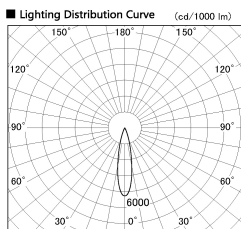

Item no. DD086-1215MW35-DM

Series Name: Cledy Micro Adjustable (DD086)

Installation	Recessed
Type	
Fixture wattage	8.5W
Beam angle	20 deg
Color Temp.	3500K
CRI	Ra>80
Luminous	305 lm
Body	Die-cast aluminum alloy
Body finish	N/A
Trim finish	White
Reflector finish	Mirror
IP Rate	IP20
Light source	COB module
Input Voltage	AC220~240V
Dimming Type	Dimmable
Certificate	CE, CCC
Cut Hole	60