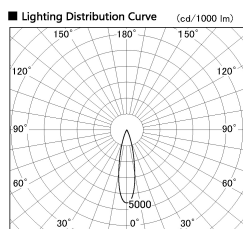

Item no. DD086-1230MW35-DM

Series Name: Cledy Micro Adjustable (DD086)

Beam Angle	Vertical Illuminance (lx)
22°	4590
23°	1150
24°	510
25°	290
26°	180
27°	130
28°	90
29°	70

Installation	Recessed
Type	
Fixture wattage	8.5W
Beam angle	25 deg
Color Temp.	3500K
CRI	Ra>80
Luminous	236 lm
Body	Die-cast aluminum alloy
Body finish	N/A
Trim finish	White
Reflector finish	Mirror
IP Rate	IP20
Light source	COB module
Input Voltage	AC220~240V
Dimming Type	Dimmable
Certificate	CE, CCC
Cut Hole	60