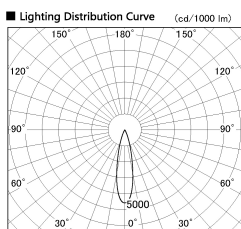

Item no. DD086-1230MW35-DM

Series Name: Cledy Micro Adjustable (DD086)

Direct Horizontal Illuminance DD086-1230MW35-DM

φ	Illuminance Angle	Beam Angle	Vertical Illuminance (lx)		
380	22°	23°	4590		
1			1150		
770			510		
2			290		
1160			180		
3			130		
1550			90		
m	1	0	1	2	70

Installation	Recessed
Type	Cledy Micro Adjustable (DD086)
Fixture wattage	8.5W
Beam angle	25 deg
Color Temp.	3500K
CRI	Ra>80
Luminous	236 lm
Body	Die-cast aluminum alloy
Body finish	N/A
Trim finish	White
Reflector finish	Mirror
IP Rate	IP20
Light source	COB module
Input Voltage	AC220~240V
Dimming Type	Dimmable
Certificate	CE, CCC
Cut Hole	60