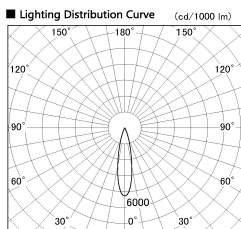

Item no. DD086-1215MW40-DM

Series Name: Cledy Micro Adjustable (DD086)

Installation	Recessed
Type	
Fixture wattage	8.5W
Beam angle	20 deg
Color Temp.	4000K
CRI	Ra>80
Luminous	321 lm
Body	Die-cast aluminum alloy
Body finish	N/A
Trim finish	White
Reflector finish	Mirror
IP Rate	IP20
Light source	COB module
Input Voltage	AC220~240V
Dimming Type	Dimmable
Certificate	CE, CCC
Cut Hole	60