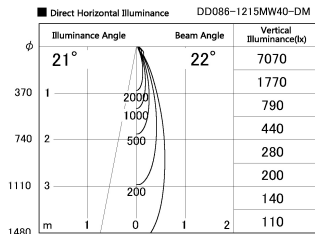

Item no. DD086-1215MW40-DM

Series Name: Cledy Micro Adjustable (DD086)

Installation	Recessed
Type	
Fixture wattage	8.5W
Beam angle	20 deg
Color Temp.	4000K
CRI	Ra>80
Luminous	321 lm
Body	Die-cast aluminum alloy
Body finish	N/A
Trim finish	White
Reflector finish	Mirror
IP Rate	IP20
Light source	COB module
Input Voltage	AC220~240V
Dimming Type	Dimmable
Certificate	CE, CCC
Cut Hole	60