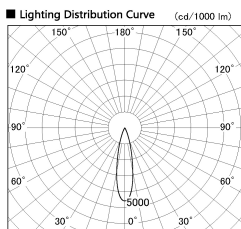

Item no. DD086-1230MW40-DM

Series Name: Cledy Micro Adjustable (DD086)

■ Direct Horizontal Illuminance DD086-1230MW40-DM

φ	Illuminance Angle	Beam Angle	Vertical Illuminance (lx)
380	22°	23°	4640
1			1160
770			520
2			290
1160			190
3			130
90			90
1550			70

Installation	Recessed
Type	
Fixture wattage	8.5W
Beam angle	25 deg
Color Temp.	4000K
CRI	Ra>80
Luminous	249 lm
Body	Die-cast aluminum alloy
Body finish	N/A
Trim finish	White
Reflector finish	Mirror
IP Rate	IP20
Light source	COB module
Input Voltage	AC220~240V
Dimming Type	Dimmable
Certificate	CE, CCC
Cut Hole	60