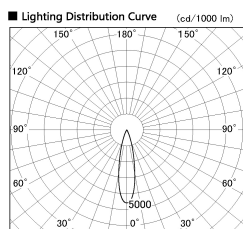

Item no. DD086-1230MW40-DM

Series Name: Cledy Micro Adjustable (DD086)

■ Direct Horizontal Illuminance DD086-1230MW40-DM

Beam Angle	Vertical Illuminance (lx)
22°	4640
23°	1160
24°	520
25°	290
26°	190
27°	130
28°	90
29°	70

Installation	Recessed
Type	Cledy Micro Adjustable (DD086)
Fixture wattage	8.5W
Beam angle	25 deg
Color Temp.	4000K
CRI	Ra>80
Luminous	249 lm
Body	Die-cast aluminum alloy
Body finish	N/A
Trim finish	White
Reflector finish	Mirror
IP Rate	IP20
Light source	COB module
Input Voltage	AC220~240V
Dimming Type	Dimmable
Certificate	CE, CCC
Cut Hole	60