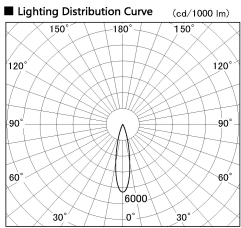

Item no. DD086-1215MB27-DM

Series Name: Cledy Micro Adjustable (DD086)

■ Direct Horizontal Illuminance DD086-1215MB27-DM

Illuminance Angle	Beam Angle	Vertical Illuminance (lx)
20°	20°	6530
350	1	1630
700	2	730
1050	3	410
1410	m	260
	1	180
	2	130
	3	100

Installation	Recessed
Type	Cledy Micro Adjustable (DD086)
Fixture wattage	8.5W
Beam angle	20 deg
Color Temp.	2700K
CRI	Ra>80
Luminous	317 lm
Body	Die-cast aluminum alloy
Body finish	N/A
Trim finish	Black
Reflector finish	Mirror
IP Rate	IP20
Light source	COB module
Input Voltage	AC220~240V
Dimming Type	Dimmable
Certificate	CE, CCC
Cut Hole	60