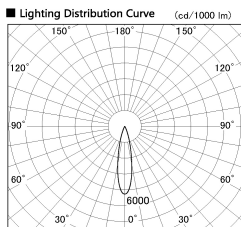

Item no. DD086-1215MB27-DM

Series Name: Cledy Micro Adjustable (DD086)

■ Direct Horizontal Illuminance DD086-1215MB27-DM

Illuminance Angle	Beam Angle	Vertical Illuminance (lx)
20°	20°	6530
350	1	1630
700	2	730
1050	3	410
1410	m	260
	1	180
	2	130
	3	100

Installation	Recessed
Type	
Fixture wattage	8.5W
Beam angle	20 deg
Color Temp.	2700K
CRI	Ra>80
Luminous	317 lm
Body	Die-cast aluminum alloy
Body finish	N/A
Trim finish	Black
Reflector finish	Mirror
IP Rate	IP20
Light source	COB module
Input Voltage	AC220~240V
Dimming Type	Dimmable
Certificate	CE, CCC
Cut Hole	60