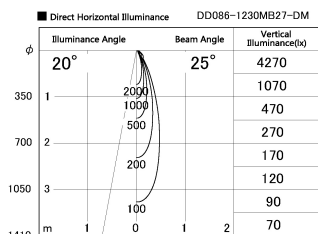

Item no. DD086-1230MB27-DM

Series Name: Cledy Micro Adjustable (DD086)

| | |
|------------------|-------------------------|
| Installation | Recessed |
| Type | |
| Fixture wattage | 8.5W |
| Beam angle | 25 deg |
| Color Temp. | 2700K |
| CRI | Ra>80 |
| Luminous | 232 lm |
| Body | Die-cast aluminum alloy |
| Body finish | N/A |
| Trim finish | Black |
| Reflector finish | Mirror |
| IP Rate | IP20 |
| Light source | COB module |
| Input Voltage | AC220~240V |
| Dimming Type | Dimmable |
| Certificate | CE, CCC |
| Cut Hole | 60 |