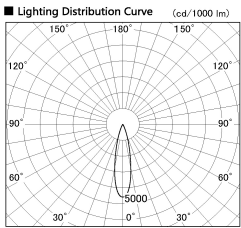

Item no. DD086-1230MB27-DM

Series Name: Cledy Micro Adjustable
(DD086)

■ Direct Horizontal Illuminance DD086-1230MB27-DM

Illuminance Angle	Beam Angle	Vertical Illuminance (lx)
20°	25°	4270
350	1	1070
700	2	470
1050	3	270
1410	m	170
		120
		90
		70

Installation	Recessed
Type	Cledy Micro Adjustable (DD086)
Fixture wattage	8.5W
Beam angle	25 deg
Color Temp.	2700K
CRI	Ra>80
Luminous	232 lm
Body	Die-cast aluminum alloy
Body finish	N/A
Trim finish	Black
Reflector finish	Mirror
IP Rate	IP20
Light source	COB module
Input Voltage	AC220~240V
Dimming Type	Dimmable
Certificate	CE, CCC
Cut Hole	60