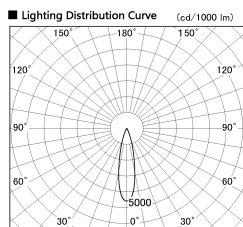

Item no. DD086-1230MB27-DM

Series Name: Cledy Micro Adjustable (DD086)

| | |
|------------------|-------------------------|
| Installation | Recessed |
| Type | |
| Fixture wattage | 8.5W |
| Beam angle | 25 deg |
| Color Temp. | 2700K |
| CRI | Ra>80 |
| Luminous | 232 lm |
| Body | Die-cast aluminum alloy |
| Body finish | N/A |
| Trim finish | Black |
| Reflector finish | Mirror |
| IP Rate | IP20 |
| Light source | COB module |
| Input Voltage | AC220~240V |
| Dimming Type | Dimmable |
| Certificate | CE, CCC |
| Cut Hole | 60 |