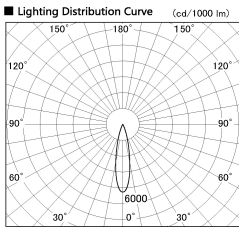

Item no. DD086-1215MB30-DM

Series Name: Cledy Micro Adjustable (DD086)

Illuminance Angle	Beam Angle	Vertical Illuminance (lx)			
20°	20°	6860			
1		1710			
2		760			
3		430			
1050		270			
1410		190			
m	1	0	1	2	110

Installation	Recessed
Type	Cledy Micro Adjustable (DD086)
Fixture wattage	8.5W
Beam angle	20 deg
Color Temp.	3000K
CRI	Ra>80
Luminous	333 lm
Body	Die-cast aluminum alloy
Body finish	N/A
Trim finish	Black
Reflector finish	Mirror
IP Rate	IP20
Light source	COB module
Input Voltage	AC220~240V
Dimming Type	Dimmable
Certificate	CE, CCC
Cut Hole	60