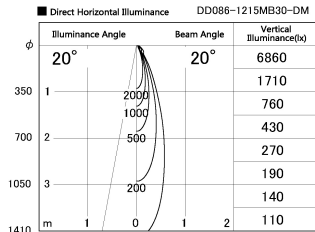

Item no. DD086-1215MB30-DM

Series Name: Cledy Micro Adjustable (DD086)

Installation	Recessed
Type	Cledy Micro Adjustable (DD086)
Fixture wattage	8.5W
Beam angle	20 deg
Color Temp.	3000K
CRI	Ra>80
Luminous	333 lm
Body	Die-cast aluminum alloy
Body finish	N/A
Trim finish	Black
Reflector finish	Mirror
IP Rate	IP20
Light source	COB module
Input Voltage	AC220~240V
Dimming Type	Dimmable
Certificate	CE, CCC
Cut Hole	60