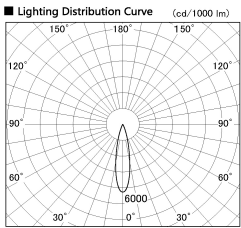

Item no. DD086-1215MB30-DM

Series Name: Cledy Micro Adjustable (DD086)

■ Direct Horizontal Illuminance DD086-1215MB30-DM

| Illuminance Angle | Beam Angle | Vertical Illuminance (lx) |
|-------------------|------------|---------------------------|
| 20° | 20° | 6860 |
| 350 | 1 | 1710 |
| 700 | 2 | 760 |
| 1050 | 3 | 430 |
| 1410 | m | 270 |
| | 1 | 190 |
| | 0 | 140 |
| | 1 | 110 |
| | 2 | |

| | |
|------------------|-------------------------|
| Installation | Recessed |
| Type | |
| Fixture wattage | 8.5W |
| Beam angle | 20 deg |
| Color Temp. | 3000K |
| CRI | Ra>80 |
| Luminous | 333 lm |
| Body | Die-cast aluminum alloy |
| Body finish | N/A |
| Trim finish | Black |
| Reflector finish | Mirror |
| IP Rate | IP20 |
| Light source | COB module |
| Input Voltage | AC220~240V |
| Dimming Type | Dimmable |
| Certificate | CE, CCC |
| Cut Hole | 60 |