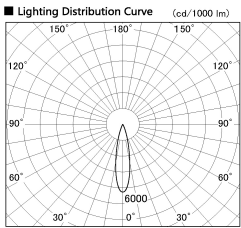

Item no. DD086-1215MB30-DM

Series Name: Cledy Micro Adjustable (DD086)

Installation	Recessed
Type	Cledy Micro Adjustable (DD086)
Fixture wattage	8.5W
Beam angle	20 deg
Color Temp.	3000K
CRI	Ra>80
Luminous	333 lm
Body	Die-cast aluminum alloy
Body finish	N/A
Trim finish	Black
Reflector finish	Mirror
IP Rate	IP20
Light source	COB module
Input Voltage	AC220~240V
Dimming Type	Dimmable
Certificate	CE, CCC
Cut Hole	60