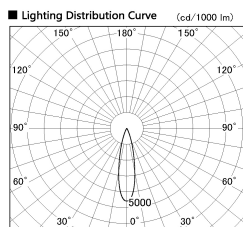

Item no. DD086-1230MB30-DM

Series Name: Cledy Micro Adjustable (DD086)

Installation	Recessed
Type	
Fixture wattage	8.5W
Beam angle	25 deg
Color Temp.	3000K
CRI	Ra>80
Luminous	244 lm
Body	Die-cast aluminum alloy
Body finish	N/A
Trim finish	Black
Reflector finish	Mirror
IP Rate	IP20
Light source	COB module
Input Voltage	AC220~240V
Dimming Type	Dimmable
Certificate	CE, CCC
Cut Hole	60

■ Direct Horizontal Illuminance DD086-1230MB30-DM

Illuminance Angle	Beam Angle	Vertical Illuminance (lx)
20°	25°	4500
350	1	1120
700	2	500
1050	3	280
1410	m	180
	1	120
	0	90
	1	70
	2	70