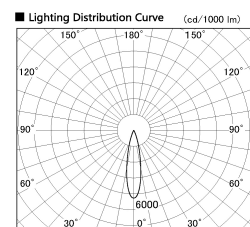

Item no. DD086-1215MB35-DM

Series Name: Cledy Micro Adjustable (DD086)

■ Direct Horizontal Illuminance DD086-1215MB35-DM

Illuminance Angle	Beam Angle	Vertical Illuminance (lx)
21°	22°	7000
370		1750
740		780
1110		440
1480		280
		190
		140
		110

Installation	Recessed
Type	
Fixture wattage	8.5W
Beam angle	20 deg
Color Temp.	3500K
CRI	Ra>80
Luminous	305 lm
Body	Die-cast aluminum alloy
Body finish	N/A
Trim finish	Black
Reflector finish	Mirror
IP Rate	IP20
Light source	COB module
Input Voltage	AC220~240V
Dimming Type	Dimmable
Certificate	CE, CCC
Cut Hole	60