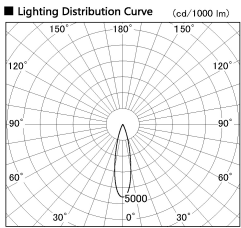

Item no. DD086-1230MB35-DM

Series Name: Cledy Micro Adjustable (DD086)

■ Direct Horizontal Illuminance DD086-1230MB35-DM

Illuminance Angle	Beam Angle	Vertical Illuminance (lx)
22°	23°	4590
380	1	1150
770	2	510
1160	3	290
1550	m	180
	1	130
	0	90
	1	70
	2	70

Installation	Recessed
Type	
Fixture wattage	8.5W
Beam angle	25 deg
Color Temp.	3500K
CRI	Ra>80
Luminous	236 lm
Body	Die-cast aluminum alloy
Body finish	N/A
Trim finish	Black
Reflector finish	Mirror
IP Rate	IP20
Light source	COB module
Input Voltage	AC220~240V
Dimming Type	Dimmable
Certificate	CE, CCC
Cut Hole	60