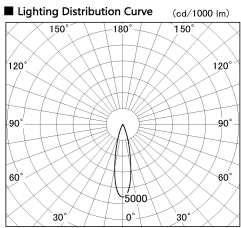

Item no. DD086-1230MB35-DM

Series Name: Cledy Micro Adjustable
(DD086)

■ Direct Horizontal Illuminance DD086-1230MB35-DM

Illuminance Angle	Beam Angle	Vertical Illuminance (lx)
22°	23°	4590
380	1	1150
770	2	510
1160	3	290
1550	m	180
		130
		90
		70

Installation	Recessed
Type	Cledy Micro Adjustable (DD086)
Fixture wattage	8.5W
Beam angle	25 deg
Color Temp.	3500K
CRI	Ra>80
Luminous	236 lm
Body	Die-cast aluminum alloy
Body finish	N/A
Trim finish	Black
Reflector finish	Mirror
IP Rate	IP20
Light source	COB module
Input Voltage	AC220~240V
Dimming Type	Dimmable
Certificate	CE, CCC
Cut Hole	60