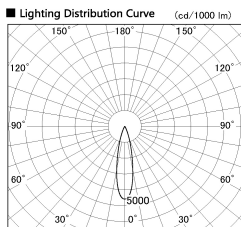

Item no. DD086-1230MB40-DM

Series Name: Cledy Micro Adjustable (DD086)

■ Direct Horizontal Illuminance DD086-1230MB40-DM

Illuminance Angle	Beam Angle	Vertical Illuminance (lx)
22°	23°	4640
380	1	1160
770	2	520
1160	3	290
1550	m	190
	1	130
	0	90
	1	70
	2	70

Installation	Recessed
Type	
Fixture wattage	8.5W
Beam angle	25 deg
Color Temp.	4000K
CRI	Ra>80
Luminous	249 lm
Body	Die-cast aluminum alloy
Body finish	N/A
Trim finish	Black
Reflector finish	Mirror
IP Rate	IP20
Light source	COB module
Input Voltage	AC220~240V
Dimming Type	Dimmable
Certificate	CE, CCC
Cut Hole	60