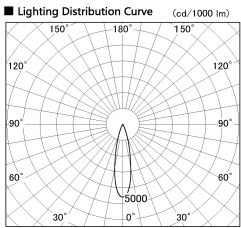

Item no. DD086-1230MB40-DM

Series Name: Cledy Micro Adjustable
(DD086)

■ Direct Horizontal Illuminance DD086-1230MB40-DM

Illuminance Angle	Beam Angle	Vertical Illuminance (lx)
22°	23°	4640
380	1	1160
770	2	520
1160	3	290
1550	m	190
	1	130
	0	90
	1	70

Installation	Recessed
Type	Cledy Micro Adjustable (DD086)
Fixture wattage	8.5W
Beam angle	25 deg
Color Temp.	4000K
CRI	Ra>80
Luminous	249 lm
Body	Die-cast aluminum alloy
Body finish	N/A
Trim finish	Black
Reflector finish	Mirror
IP Rate	IP20
Light source	COB module
Input Voltage	AC220~240V
Dimming Type	Dimmable
Certificate	CE, CCC
Cut Hole	60