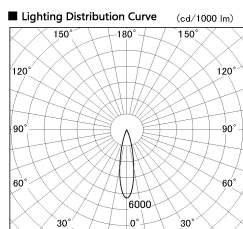

Item no. DD086-1215SW27-DM

Series Name: Cledy Micro Adjustable (DD086)

Installation	Recessed
Type	Cledy Micro Adjustable (DD086)
Fixture wattage	8.5W
Beam angle	20 deg
Color Temp.	2700K
CRI	Ra>80
Luminous	305 lm
Body	Die-cast aluminum alloy
Body finish	N/A
Trim finish	White
Reflector finish	Silver
IP Rate	IP20
Light source	COB module
Input Voltage	AC220~240V
Dimming Type	Dimmable
Certificate	CE, CCC
Cut Hole	60