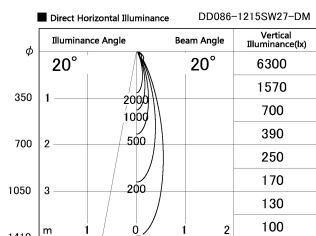

Item no. DD086-1215SW27-DM

Series Name: Cledy Micro Adjustable (DD086)

Installation	Recessed
Type	
Fixture wattage	8.5W
Beam angle	20 deg
Color Temp.	2700K
CRI	Ra>80
Luminous	305 lm
Body	Die-cast aluminum alloy
Body finish	N/A
Trim finish	White
Reflector finish	Silver
IP Rate	IP20
Light source	COB module
Input Voltage	AC220~240V
Dimming Type	Dimmable
Certificate	CE, CCC
Cut Hole	60