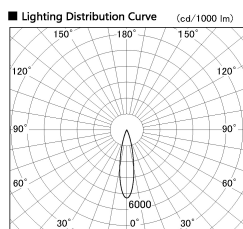

Item no. DD086-1215SW27-DM

Series Name: Cledy Micro Adjustable (DD086)

Installation	Recessed
Type	
Fixture wattage	8.5W
Beam angle	20 deg
Color Temp.	2700K
CRI	Ra>80
Luminous	305 lm
Body	Die-cast aluminum alloy
Body finish	N/A
Trim finish	White
Reflector finish	Silver
IP Rate	IP20
Light source	COB module
Input Voltage	AC220~240V
Dimming Type	Dimmable
Certificate	CE, CCC
Cut Hole	60