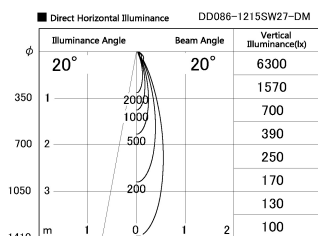

Item no. DD086-1215SW27-DM

Series Name: Cledy Micro Adjustable (DD086)

Installation	Recessed
Type	Cledy Micro Adjustable (DD086)
Fixture wattage	8.5W
Beam angle	20 deg
Color Temp.	2700K
CRI	Ra>80
Luminous	305 lm
Body	Die-cast aluminum alloy
Body finish	N/A
Trim finish	White
Reflector finish	Silver
IP Rate	IP20
Light source	COB module
Input Voltage	AC220~240V
Dimming Type	Dimmable
Certificate	CE, CCC
Cut Hole	60