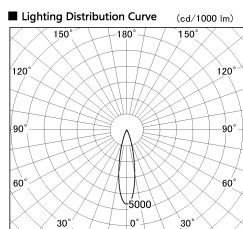

Item no. DD086-1230SW27-DM

Series Name: Cledy Micro Adjustable (DD086)

Direct Horizontal Illuminance DD086-1230SW27-DM

Illuminance Angle	Beam Angle	Vertical Illuminance (lx)
20°	25°	4420
		1100
		490
		280
		180
		120
1050	3	90
		70
		70
350	1	2000
		1000
		500
700	2	200
		100
		100

Installation	Recessed
Type	
Fixture wattage	8.5W
Beam angle	25 deg
Color Temp.	2700K
CRI	Ra>80
Luminous	235 lm
Body	Die-cast aluminum alloy
Body finish	N/A
Trim finish	White
Reflector finish	Silver
IP Rate	IP20
Light source	COB module
Input Voltage	AC220~240V
Dimming Type	Dimmable
Certificate	CE, CCC
Cut Hole	60