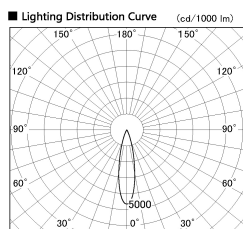

Item no. DD086-1230SW27-DM

Series Name: Cledy Micro Adjustable  
(DD086)

■ Direct Horizontal Illuminance DD086-1230SW27-DM

φ	Illuminance Angle	Beam Angle	Vertical Illuminance (lx)	
	20°	25°	4420	
350	1	2000	1100	
		1000	490	
700	2	500	280	
		200	180	
1050	3	100	120	
		0	90	
1410	m	1	2	70

Installation	Recessed
Type	Cledy Micro Adjustable (DD086)
Fixture wattage	8.5W
Beam angle	25 deg
Color Temp.	2700K
CRI	Ra>80
Luminous	235 lm
Body	Die-cast aluminum alloy
Body finish	N/A
Trim finish	White
Reflector finish	Silver
IP Rate	IP20
Light source	COB module
Input Voltage	AC220~240V
Dimming Type	Dimmable
Certificate	CE, CCC
Cut Hole	60