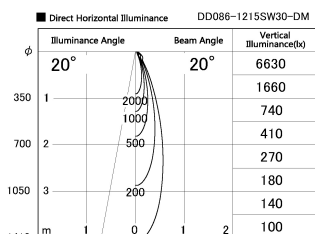

Item no. DD086-1215SW30-DM

Series Name: Cledy Micro Adjustable (DD086)

Installation	Recessed
Type	
Fixture wattage	8.5W
Beam angle	20 deg
Color Temp.	3000K
CRI	Ra>80
Luminous	320 lm
Body	Die-cast aluminum alloy
Body finish	N/A
Trim finish	White
Reflector finish	Silver
IP Rate	IP20
Light source	COB module
Input Voltage	AC220~240V
Dimming Type	Dimmable
Certificate	CE, CCC
Cut Hole	60