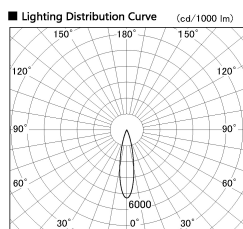

Item no. DD086-1215SW30-DM

Series Name: Cledy Micro Adjustable (DD086)

Installation	Recessed
Type	
Fixture wattage	8.5W
Beam angle	20 deg
Color Temp.	3000K
CRI	Ra>80
Luminous	320 lm
Body	Die-cast aluminum alloy
Body finish	N/A
Trim finish	White
Reflector finish	Silver
IP Rate	IP20
Light source	COB module
Input Voltage	AC220~240V
Dimming Type	Dimmable
Certificate	CE, CCC
Cut Hole	60