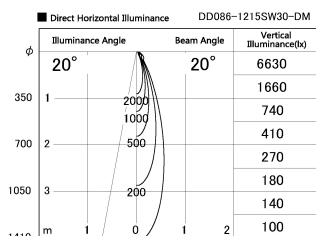

Item no. DD086-1215SW30-DM

Series Name: Cledy Micro Adjustable (DD086)

Installation	Recessed
Type	
Fixture wattage	8.5W
Beam angle	20 deg
Color Temp.	3000K
CRI	Ra>80
Luminous	320 lm
Body	Die-cast aluminum alloy
Body finish	N/A
Trim finish	White
Reflector finish	Silver
IP Rate	IP20
Light source	COB module
Input Voltage	AC220~240V
Dimming Type	Dimmable
Certificate	CE, CCC
Cut Hole	60