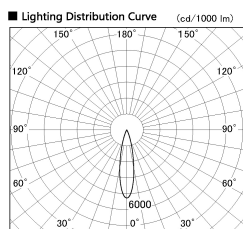

Item no. DD086-1215SW30-DM

Series Name: Cledy Micro Adjustable (DD086)

Installation	Recessed
Type	Cledy Micro Adjustable (DD086)
Fixture wattage	8.5W
Beam angle	20 deg
Color Temp.	3000K
CRI	Ra>80
Luminous	320 lm
Body	Die-cast aluminum alloy
Body finish	N/A
Trim finish	White
Reflector finish	Silver
IP Rate	IP20
Light source	COB module
Input Voltage	AC220~240V
Dimming Type	Dimmable
Certificate	CE, CCC
Cut Hole	60