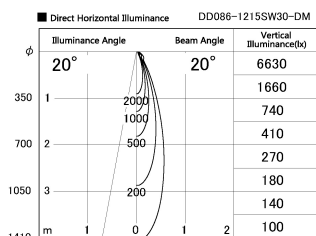

Item no. DD086-1215SW30-DM

Series Name: Cledy Micro Adjustable (DD086)

Installation	Recessed
Type	Cledy Micro Adjustable (DD086)
Fixture wattage	8.5W
Beam angle	20 deg
Color Temp.	3000K
CRI	Ra>80
Luminous	320 lm
Body	Die-cast aluminum alloy
Body finish	N/A
Trim finish	White
Reflector finish	Silver
IP Rate	IP20
Light source	COB module
Input Voltage	AC220~240V
Dimming Type	Dimmable
Certificate	CE, CCC
Cut Hole	60