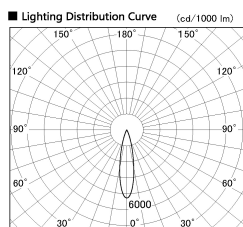

Item no. DD086-1215SW30-DM

Series Name: Cledy Micro Adjustable (DD086)

Installation	Recessed
Type	
Fixture wattage	8.5W
Beam angle	20 deg
Color Temp.	3000K
CRI	Ra>80
Luminous	320 lm
Body	Die-cast aluminum alloy
Body finish	N/A
Trim finish	White
Reflector finish	Silver
IP Rate	IP20
Light source	COB module
Input Voltage	AC220~240V
Dimming Type	Dimmable
Certificate	CE, CCC
Cut Hole	60