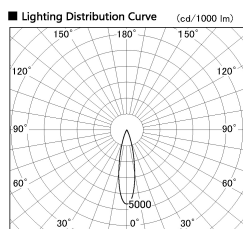

Item no. DD086-1230SW30-DM

Series Name: Cledy Micro Adjustable (DD086)

■ Direct Horizontal Illuminance DD086-1230SW30-DM

φ	Illuminance Angle	Beam Angle	Vertical Illuminance (lx)
350	20°	25°	4660
1			1170
700			520
2			290
1050			190
3			130
1410			100
m	1	1	2
	0	1	2
			70

Installation	Recessed
Type	Cledy Micro Adjustable (DD086)
Fixture wattage	8.5W
Beam angle	25 deg
Color Temp.	3000K
CRI	Ra>80
Luminous	250 lm
Body	Die-cast aluminum alloy
Body finish	N/A
Trim finish	White
Reflector finish	Silver
IP Rate	IP20
Light source	COB module
Input Voltage	AC220~240V
Dimming Type	Dimmable
Certificate	CE, CCC
Cut Hole	60