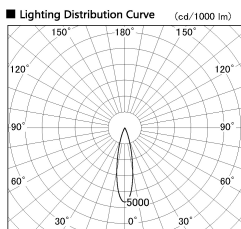

Item no. DD086-1230SW30-DM

Series Name: Cledy Micro Adjustable (DD086)

■ Direct Horizontal Illuminance DD086-1230SW30-DM

φ	Illuminance Angle	Beam Angle	Vertical Illuminance (lx)
350	20°	25°	4660
1			1170
700			520
2			290
1050			190
3			130
1410			100
m	1	2	70

Installation	Recessed
Type	
Fixture wattage	8.5W
Beam angle	25 deg
Color Temp.	3000K
CRI	Ra>80
Luminous	250 lm
Body	Die-cast aluminum alloy
Body finish	N/A
Trim finish	White
Reflector finish	Silver
IP Rate	IP20
Light source	COB module
Input Voltage	AC220~240V
Dimming Type	Dimmable
Certificate	CE, CCC
Cut Hole	60