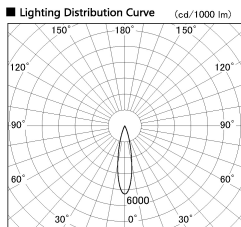

Item no. DD086-1215SW35-DM

Series Name: Cledy Micro Adjustable (DD086)

Installation	Recessed
Type	
Fixture wattage	8.5W
Beam angle	20 deg
Color Temp.	3500K
CRI	Ra>80
Luminous	330 lm
Body	Die-cast aluminum alloy
Body finish	N/A
Trim finish	White
Reflector finish	Silver
IP Rate	IP20
Light source	COB module
Input Voltage	AC220~240V
Dimming Type	Dimmable
Certificate	CE, CCC
Cut Hole	60