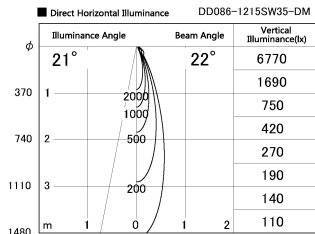

Item no. DD086-1215SW35-DM

Series Name: Cledy Micro Adjustable (DD086)

Installation	Recessed
Type	
Fixture wattage	8.5W
Beam angle	20 deg
Color Temp.	3500K
CRI	Ra>80
Luminous	330 lm
Body	Die-cast aluminum alloy
Body finish	N/A
Trim finish	White
Reflector finish	Silver
IP Rate	IP20
Light source	COB module
Input Voltage	AC220~240V
Dimming Type	Dimmable
Certificate	CE, CCC
Cut Hole	60