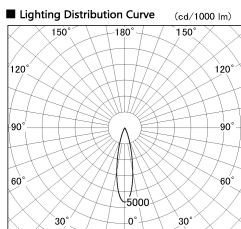

Item no. DD086-1230SW35-DM

Series Name: Cledy Micro Adjustable (DD086)

■ Direct Horizontal Illuminance DD086-1230SW35-DM

φ	Illuminance Angle	Beam Angle	Vertical Illuminance (lx)
	22°	23°	4750
380			1190
1			530
770			300
2			190
1160			130
3			100
1550			70

Installation	Recessed
Type	
Fixture wattage	8.5W
Beam angle	25 deg
Color Temp.	3500K
CRI	Ra>80
Luminous	255 lm
Body	Die-cast aluminum alloy
Body finish	N/A
Trim finish	White
Reflector finish	Silver
IP Rate	IP20
Light source	COB module
Input Voltage	AC220~240V
Dimming Type	Dimmable
Certificate	CE, CCC
Cut Hole	60