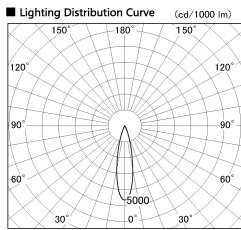

Item no. DD086-1230SW35-DM

Series Name: Cledy Micro Adjustable (DD086)

■ Direct Horizontal Illuminance DD086-1230SW35-DM

Beam Angle	Vertical Illuminance (lx)
22°	4750
23°	1190
24°	530
25°	300
26°	190
27°	130
28°	100
29°	70

Installation	Recessed
Type	Cledy Micro Adjustable (DD086)
Fixture wattage	8.5W
Beam angle	25 deg
Color Temp.	3500K
CRI	Ra>80
Luminous	255 lm
Body	Die-cast aluminum alloy
Body finish	N/A
Trim finish	White
Reflector finish	Silver
IP Rate	IP20
Light source	COB module
Input Voltage	AC220~240V
Dimming Type	Dimmable
Certificate	CE, CCC
Cut Hole	60