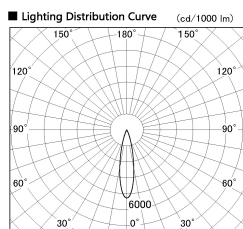

Item no. DD086-1215SW40-DM

Series Name: Cledy Micro Adjustable (DD086)

Installation	Recessed
Type	
Fixture wattage	8.5W
Beam angle	20 deg
Color Temp.	4000K
CRI	Ra>80
Luminous	330 lm
Body	Die-cast aluminum alloy
Body finish	N/A
Trim finish	White
Reflector finish	Silver
IP Rate	IP20
Light source	COB module
Input Voltage	AC220~240V
Dimming Type	Dimmable
Certificate	CE, CCC
Cut Hole	60