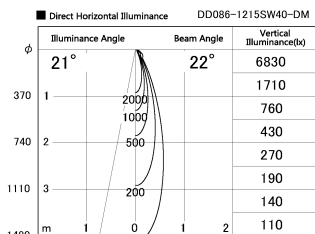

Item no. DD086-1215SW40-DM

Series Name: Cledy Micro Adjustable (DD086)

Installation	Recessed
Type	
Fixture wattage	8.5W
Beam angle	20 deg
Color Temp.	4000K
CRI	Ra>80
Luminous	330 lm
Body	Die-cast aluminum alloy
Body finish	N/A
Trim finish	White
Reflector finish	Silver
IP Rate	IP20
Light source	COB module
Input Voltage	AC220~240V
Dimming Type	Dimmable
Certificate	CE, CCC
Cut Hole	60