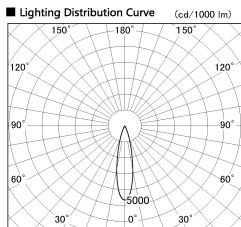

Item no. DD086-1230SW40-DM

Series Name: Cledy Micro Adjustable (DD086)

■ Direct Horizontal Illuminance DD086-1230SW40-DM

Beam Angle	Vertical Illuminance (lx)
22°	4790
23°	1200
24°	530
25°	300
26°	190
27°	130
28°	100
29°	70

Installation	Recessed
Type	Cledy Micro Adjustable (DD086)
Fixture wattage	8.5W
Beam angle	25 deg
Color Temp.	4000K
CRI	Ra>80
Luminous	255 lm
Body	Die-cast aluminum alloy
Body finish	N/A
Trim finish	White
Reflector finish	Silver
IP Rate	IP20
Light source	COB module
Input Voltage	AC220~240V
Dimming Type	Dimmable
Certificate	CE, CCC
Cut Hole	60