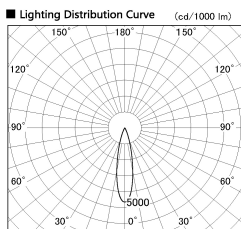

Item no. DD086-1230SW40-DM

Series Name: Cledy Micro Adjustable (DD086)

Installation	Recessed
Type	
Fixture wattage	8.5W
Beam angle	25 deg
Color Temp.	4000K
CRI	Ra>80
Luminous	255 lm
Body	Die-cast aluminum alloy
Body finish	N/A
Trim finish	White
Reflector finish	Silver
IP Rate	IP20
Light source	COB module
Input Voltage	AC220~240V
Dimming Type	Dimmable
Certificate	CE, CCC
Cut Hole	60