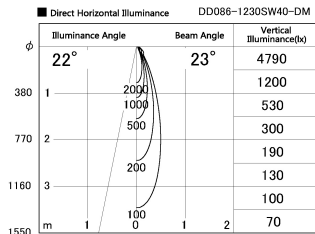

Item no. DD086-1230SW40-DM

Series Name: Cledy Micro Adjustable (DD086)

Installation	Recessed
Type	
Fixture wattage	8.5W
Beam angle	25 deg
Color Temp.	4000K
CRI	Ra>80
Luminous	255 lm
Body	Die-cast aluminum alloy
Body finish	N/A
Trim finish	White
Reflector finish	Silver
IP Rate	IP20
Light source	COB module
Input Voltage	AC220~240V
Dimming Type	Dimmable
Certificate	CE, CCC
Cut Hole	60