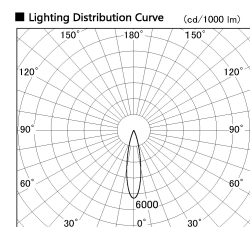

Item no. DD086-1215SB27-DM

Series Name: Cledy Micro Adjustable (DD086)

■ Direct Horizontal Illuminance DD086-1215SB27-DM

Illuminance Angle	Beam Angle	Vertical Illuminance (lx)
20°	20°	6300
350	1	1570
700	2	700
1050	3	390
1410	m	250
	1	170
	2	130
	3	100

Installation	Recessed
Type	
Fixture wattage	8.5W
Beam angle	20 deg
Color Temp.	2700K
CRI	Ra>80
Luminous	305 lm
Body	Die-cast aluminum alloy
Body finish	N/A
Trim finish	Black
Reflector finish	Silver
IP Rate	IP20
Light source	COB module
Input Voltage	AC220~240V
Dimming Type	Dimmable
Certificate	CE, CCC
Cut Hole	60