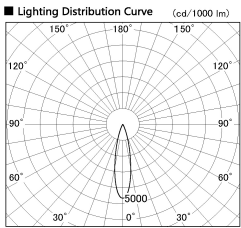

Item no. DD086-1230SB27-DM

Series Name: Cledy Micro Adjustable (DD086)

■ Direct Horizontal Illuminance DD086-1230SB27-DM

Illuminance Angle	Beam Angle	Vertical Illuminance (lx)
20°	25°	4420
350	1	1100
700	2	490
1050	3	280
1410	m	180
		120
		90
		70

Installation	Recessed
Type	
Fixture wattage	8.5W
Beam angle	25 deg
Color Temp.	2700K
CRI	Ra>80
Luminous	235 lm
Body	Die-cast aluminum alloy
Body finish	N/A
Trim finish	Black
Reflector finish	Silver
IP Rate	IP20
Light source	COB module
Input Voltage	AC220~240V
Dimming Type	Dimmable
Certificate	CE, CCC
Cut Hole	60