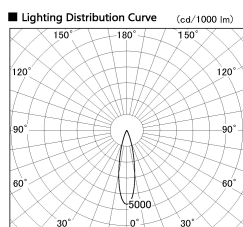

Item no. DD086-1230SB27-DM

Series Name: Cledy Micro Adjustable (DD086)

Installation	Recessed
Type	Cledy Micro Adjustable (DD086)
Fixture wattage	8.5W
Beam angle	25 deg
Color Temp.	2700K
CRI	Ra>80
Luminous	235 lm
Body	Die-cast aluminum alloy
Body finish	N/A
Trim finish	Black
Reflector finish	Silver
IP Rate	IP20
Light source	COB module
Input Voltage	AC220~240V
Dimming Type	Dimmable
Certificate	CE, CCC
Cut Hole	60

■ Direct Horizontal Illuminance DD086-1230SB27-DM

Illuminance Angle	Beam Angle	Vertical Illuminance (lx)
20°	25°	4420
350	1	1100
700	2	490
1050	3	280
1410	m	180
	1	120
	0	90
	1	70
	2	70