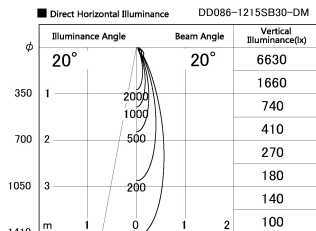

Item no. DD086-1215SB30-DM

Series Name: Cledy Micro Adjustable (DD086)

Installation	Recessed
Type	
Fixture wattage	8.5W
Beam angle	20 deg
Color Temp.	3000K
CRI	Ra>80
Luminous	320 lm
Body	Die-cast aluminum alloy
Body finish	N/A
Trim finish	Black
Reflector finish	Silver
IP Rate	IP20
Light source	COB module
Input Voltage	AC220~240V
Dimming Type	Dimmable
Certificate	CE, CCC
Cut Hole	60