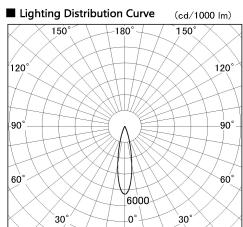

Item no. DD086-1215SB30-DM

Series Name: Cledy Micro Adjustable (DD086)

Installation	Recessed
Type	
Fixture wattage	8.5W
Beam angle	20 deg
Color Temp.	3000K
CRI	Ra>80
Luminous	320 lm
Body	Die-cast aluminum alloy
Body finish	N/A
Trim finish	Black
Reflector finish	Silver
IP Rate	IP20
Light source	COB module
Input Voltage	AC220~240V
Dimming Type	Dimmable
Certificate	CE, CCC
Cut Hole	60