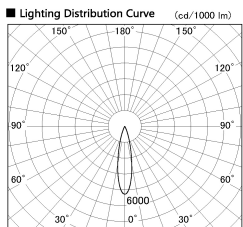

Item no. DD086-1215SB30-DM

Series Name: Cledy Micro Adjustable (DD086)

■ Direct Horizontal Illuminance DD086-1215SB30-DM

Illuminance Angle	Beam Angle	Vertical Illuminance (lx)
20°	20°	6630
350	1	1660
700	2	740
1050	3	410
1410	m	270
	1	180
	0	140
	1	100
	2	100

Installation	Recessed
Type	
Fixture wattage	8.5W
Beam angle	20 deg
Color Temp.	3000K
CRI	Ra>80
Luminous	320 lm
Body	Die-cast aluminum alloy
Body finish	N/A
Trim finish	Black
Reflector finish	Silver
IP Rate	IP20
Light source	COB module
Input Voltage	AC220~240V
Dimming Type	Dimmable
Certificate	CE, CCC
Cut Hole	60