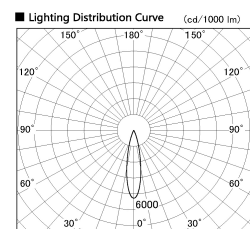

Item no. DD086-1215SB30-DM

Series Name: Cledy Micro Adjustable (DD086)

■ Direct Horizontal Illuminance DD086-1215SB30-DM

Illuminance Angle	Beam Angle	Vertical Illuminance (lx)
20°	20°	6630
350		1660
700		740
1050		410
1410		270
		180
		140
		100

Installation	Recessed
Type	Cledy Micro Adjustable (DD086)
Fixture wattage	8.5W
Beam angle	20 deg
Color Temp.	3000K
CRI	Ra>80
Luminous	320 lm
Body	Die-cast aluminum alloy
Body finish	N/A
Trim finish	Black
Reflector finish	Silver
IP Rate	IP20
Light source	COB module
Input Voltage	AC220~240V
Dimming Type	Dimmable
Certificate	CE, CCC
Cut Hole	60