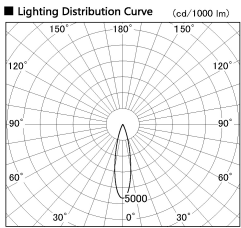

Item no. DD086-1230SB30-DM

Series Name: Cledy Micro Adjustable (DD086)

Direct Horizontal Illuminance DD086-1230SB30-DM		
Illuminance Angle	Beam Angle	Vertical Illuminance (lx)
20°	25°	4660
350	1	1170
700	2	520
1050	3	290
1410	m	190
		130
		100
		70

Installation	Recessed
Type	Cledy Micro Adjustable (DD086)
Fixture wattage	8.5W
Beam angle	25 deg
Color Temp.	3000K
CRI	Ra>80
Luminous	250 lm
Body	Die-cast aluminum alloy
Body finish	N/A
Trim finish	Black
Reflector finish	Silver
IP Rate	IP20
Light source	COB module
Input Voltage	AC220~240V
Dimming Type	Dimmable
Certificate	CE, CCC
Cut Hole	60