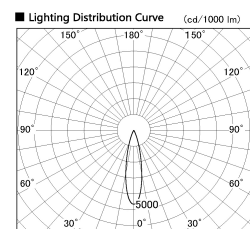

Item no. DD086-1230SB30-DM

Series Name: Cledy Micro Adjustable (DD086)

■ Direct Horizontal Illuminance DD086-1230SB30-DM

Illuminance Angle	Beam Angle	Vertical Illuminance (lx)
20°	25°	4660
350	1	1170
700	2	520
1050	3	290
1410	m	190
		130
		100
		70

Installation	Recessed
Type	
Fixture wattage	8.5W
Beam angle	25 deg
Color Temp.	3000K
CRI	Ra>80
Luminous	250 lm
Body	Die-cast aluminum alloy
Body finish	N/A
Trim finish	Black
Reflector finish	Silver
IP Rate	IP20
Light source	COB module
Input Voltage	AC220~240V
Dimming Type	Dimmable
Certificate	CE, CCC
Cut Hole	60