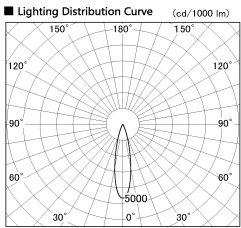

Item no. DD086-1230SB35-DM

Series Name: Cledy Micro Adjustable (DD086)

■ Direct Horizontal Illuminance DD086-1230SB35-DM

Illuminance Angle	Beam Angle	Vertical Illuminance (lx)
22°	23°	4750
380	1	1190
770	2	530
1160	3	300
1550	m	190
	1	130
	0	100
	1	70

Installation	Recessed
Type	Cledy Micro Adjustable (DD086)
Fixture wattage	8.5W
Beam angle	25 deg
Color Temp.	3500K
CRI	Ra>80
Luminous	255 lm
Body	Die-cast aluminum alloy
Body finish	N/A
Trim finish	Black
Reflector finish	Silver
IP Rate	IP20
Light source	COB module
Input Voltage	AC220~240V
Dimming Type	Dimmable
Certificate	CE, CCC
Cut Hole	60