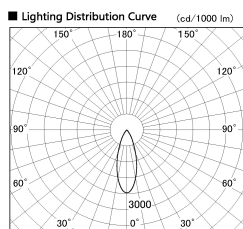

Item no. DD085-1230MW35-DM

Series Name: Cledy Micro Fix (DD085)

Installation	Recessed
Type	Cledy Micro Fix (DD085)
Fixture wattage	8.5W
Beam angle	35 deg
Color Temp.	3500K
CRI	Ra>80
Luminous	550 lm
Body	Die-cast aluminum alloy
Body finish	N/A
Trim finish	White
Reflector finish	Mirror
IP Rate	IP20
Light source	COB module
Input Voltage	AC220~240V
Dimming Type	Dimmable
Certificate	CE, CCC
Cut Hole	60