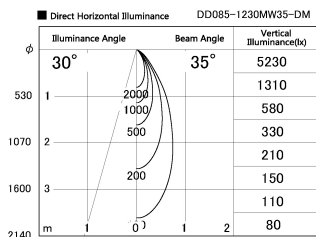

Item no. DD085-1230MW35-DM

Series Name: Cledy Micro Fix (DD085)

Installation	Recessed
Type	Cledy Micro Fix (DD085)
Fixture wattage	8.5W
Beam angle	35 deg
Color Temp.	3500K
CRI	Ra>80
Luminous	550 lm
Body	Die-cast aluminum alloy
Body finish	N/A
Trim finish	White
Reflector finish	Mirror
IP Rate	IP20
Light source	COB module
Input Voltage	AC220~240V
Dimming Type	Dimmable
Certificate	CE, CCC
Cut Hole	60