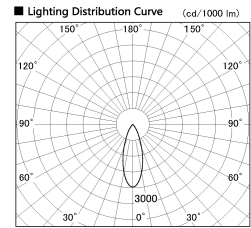

Item no. DD085-1230MB40-DM

Series Name: Cledy Micro Fix (DD085)

■ Direct Horizontal Illuminance DD085-1230MB40-DM

Illuminance Angle	Beam Angle	Vertical Illuminance (lx)	
		1m	2m
30°	35°	5280	1320
1		2008	590
530		1000	330
1070		500	210
1600		200	150
2140			110
m			80

Installation	Recessed
Type	Cledy Micro Fix (DD085)
Fixture wattage	8.5W
Beam angle	35 deg
Color Temp.	4000K
CRI	Ra>80
Luminous	555 lm
Body	Die-cast aluminum alloy
Body finish	N/A
Trim finish	Black
Reflector finish	Mirror
IP Rate	IP20
Light source	COB module
Input Voltage	AC220~240V
Dimming Type	Dimmable
Certificate	CE, CCC
Cut Hole	60