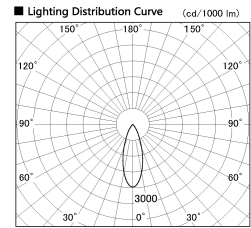

Item no. DD085-1230MB40-DM

Series Name: Cledy Micro Fix (DD085)

Direct Horizontal Illuminance DD085-1230MB40-DM

Illuminance Angle	Beam Angle	Vertical Illuminance (lx)	
		1m	2m
30°	35°	5280	1320
1		2008	590
530		1000	330
1070		500	210
1600		200	150
2140			110
m			80

Installation	Recessed
Type	Cledy Micro Fix (DD085)
Fixture wattage	8.5W
Beam angle	35 deg
Color Temp.	4000K
CRI	Ra>80
Luminous	555 lm
Body	Die-cast aluminum alloy
Body finish	N/A
Trim finish	Black
Reflector finish	Mirror
IP Rate	IP20
Light source	COB module
Input Voltage	AC220~240V
Dimming Type	Dimmable
Certificate	CE, CCC
Cut Hole	60