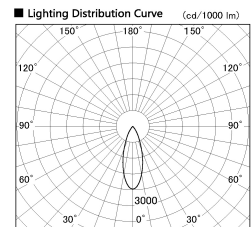

Item no. DD085-1230MB40-DM

Series Name: Cledy Micro Fix (DD085)

■ Direct Horizontal Illuminance DD085-1230MB40-DM

Illuminance Angle	Beam Angle	Vertical Illuminance (lx)	
		1m	2m
30°	35°	5280	1320
1		2008	590
530		1000	330
1070		500	210
1600		200	150
2140			110
			80

Installation	Recessed
Type	
Fixture wattage	8.5W
Beam angle	35 deg
Color Temp.	4000K
CRI	Ra>80
Luminous	555 lm
Body	Die-cast aluminum alloy
Body finish	N/A
Trim finish	Black
Reflector finish	Mirror
IP Rate	IP20
Light source	COB module
Input Voltage	AC220~240V
Dimming Type	Dimmable
Certificate	CE, CCC
Cut Hole	60