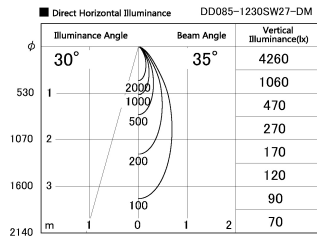

Item no. DD085-1230SW27-DM

Series Name: Cledy Micro Fix (DD085)

Installation	Recessed
Type	
Fixture wattage	8.5W
Beam angle	35 deg
Color Temp.	2700K
CRI	Ra>80
Luminous	485 lm
Body	Die-cast aluminum alloy
Body finish	N/A
Trim finish	White
Reflector finish	Silver
IP Rate	IP20
Light source	COB module
Input Voltage	AC220~240V
Dimming Type	Dimmable
Certificate	CE, CCC
Cut Hole	60