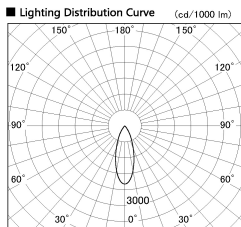

Item no. DD085-1230SW27-DM

Series Name: Cledy Micro Fix (DD085)

Installation	Recessed
Type	
Fixture wattage	8.5W
Beam angle	35 deg
Color Temp.	2700K
CRI	Ra>80
Luminous	485 lm
Body	Die-cast aluminum alloy
Body finish	N/A
Trim finish	White
Reflector finish	Silver
IP Rate	IP20
Light source	COB module
Input Voltage	AC220~240V
Dimming Type	Dimmable
Certificate	CE, CCC
Cut Hole	60