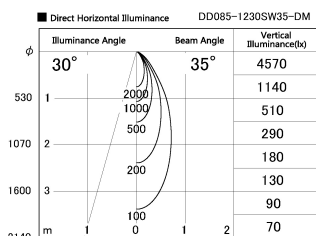

Item no. DD085-1230SW35-DM

Series Name: Cledy Micro Fix (DD085)

Installation	Recessed
Type	Cledy Micro Fix (DD085)
Fixture wattage	8.5W
Beam angle	35 deg
Color Temp.	3500K
CRI	Ra>80
Luminous	520 lm
Body	Die-cast aluminum alloy
Body finish	N/A
Trim finish	White
Reflector finish	Silver
IP Rate	IP20
Light source	COB module
Input Voltage	AC220~240V
Dimming Type	Dimmable
Certificate	CE, CCC
Cut Hole	60