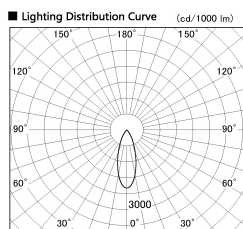

Item no. DD085-1230SW35-DM

Series Name: Cledy Micro Fix (DD085)

Installation	Recessed
Type	Cledy Micro Fix (DD085)
Fixture wattage	8.5W
Beam angle	35 deg
Color Temp.	3500K
CRI	Ra>80
Luminous	520 lm
Body	Die-cast aluminum alloy
Body finish	N/A
Trim finish	White
Reflector finish	Silver
IP Rate	IP20
Light source	COB module
Input Voltage	AC220~240V
Dimming Type	Dimmable
Certificate	CE, CCC
Cut Hole	60