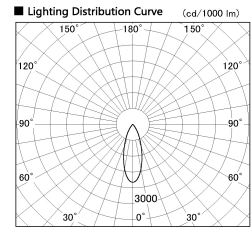

Item no. DD085-1230SB30-DM

Series Name: Cledy Micro Fix (DD085)

■ Direct Horizontal Illuminance DD085-1230SB30-DM

Illuminance Angle	Beam Angle	Vertical Illuminance (lx)	
		1	2
30°	35°	4490	1120
1		500	280
2		180	120
3		90	70
2140 m			

Installation	Recessed
Type	Cledy Micro Fix (DD085)
Fixture wattage	8.5W
Beam angle	35 deg
Color Temp.	3000K
CRI	Ra>80
Luminous	510 lm
Body	Die-cast aluminum alloy
Body finish	N/A
Trim finish	Black
Reflector finish	Silver
IP Rate	IP20
Light source	COB module
Input Voltage	AC220~240V
Dimming Type	Dimmable
Certificate	CE, CCC
Cut Hole	60