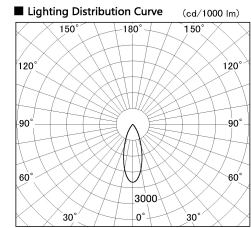

Item no. DD085-1230SB30-DM

Series Name: Cledy Micro Fix (DD085)

■ Direct Horizontal Illuminance DD085-1230SB30-DM

Illuminance Angle	Beam Angle	Vertical Illuminance (lx)	
		1	2
30°	35°	4490	1120
1		500	280
2		180	120
3		90	70
2140 m		100	70

Installation	Recessed
Type	Cledy Micro Fix (DD085)
Fixture wattage	8.5W
Beam angle	35 deg
Color Temp.	3000K
CRI	Ra>80
Luminous	510 lm
Body	Die-cast aluminum alloy
Body finish	N/A
Trim finish	Black
Reflector finish	Silver
IP Rate	IP20
Light source	COB module
Input Voltage	AC220~240V
Dimming Type	Dimmable
Certificate	CE, CCC
Cut Hole	60