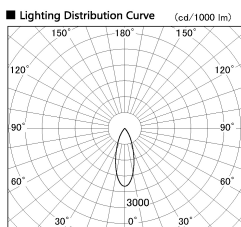

Item no. DD085-1230SB30-DM

Series Name: Cledy Micro Fix (DD085)

Installation	Recessed
Type	Cledy Micro Fix (DD085)
Fixture wattage	8.5W
Beam angle	35 deg
Color Temp.	3000K
CRI	Ra>80
Luminous	510 lm
Body	Die-cast aluminum alloy
Body finish	N/A
Trim finish	Black
Reflector finish	Silver
IP Rate	IP20
Light source	COB module
Input Voltage	AC220~240V
Dimming Type	Dimmable
Certificate	CE, CCC
Cut Hole	60

■ Direct Horizontal Illuminance DD085-1230SB30-DM

Illuminance Angle	Beam Angle	Vertical Illuminance (lx)	
		1m	2m
30°	35°	4490	1120
1		500	280
2		180	120
3		90	70
2140 m			