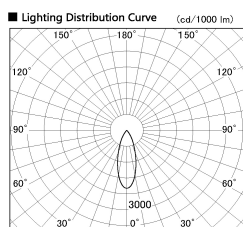

Item no. DD085-1230SB35-DM

Series Name: Cledy Micro Fix (DD085)

Installation	Recessed
Type	Cledy Micro Fix (DD085)
Fixture wattage	8.5W
Beam angle	35 deg
Color Temp.	3500K
CRI	Ra>80
Luminous	520 lm
Body	Die-cast aluminum alloy
Body finish	N/A
Trim finish	Black
Reflector finish	Silver
IP Rate	IP20
Light source	COB module
Input Voltage	AC220~240V
Dimming Type	Dimmable
Certificate	CE, CCC
Cut Hole	60

■ Direct Horizontal Illuminance DD085-1230SB35-DM

Illuminance Angle	Beam Angle	Vertical Illuminance (lx)	
		1m	2m
30°	35°	4570	1140
1		510	290
2		180	130
3		90	70
2140 m			