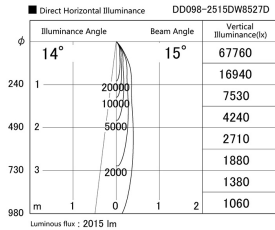

Item no. DD098-2515DW8527D

Series Name:  $\Phi$ 150 Spark (Deep Cone)

White Reflector

Installation	Recessed mount
Type	
Fixture wattage	23W
Beam angle	15 deg
Color Temp.	2700K
CRI	Ra>85
Luminous	2014 lm
Body	Die-cast aluminum alloy
Body finish	N/A
Trim finish	White
Reflector finish	White
IP Rate	IP20
Light source	COB module
Input Voltage	AC220~240V
Dimming Type	Non-Dimmable
Certificate	CE, CCC
Cut Hole	150mm

Height (Weight)	Spot / Medium / Medium flood	Wide flood
65.3W	177 (1.4kg)	
48.5W	177 (1.5kg)	
44.3W	157 (1.2kg)	
33.8W	168 (1.1kg)	157 (1.1kg)
30.3W	168 (1.1kg)	157 (1.1kg)
23.0W	138 (0.9kg)	127 (0.9kg)