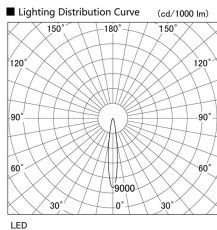

Item no. DD098-2515DW8527D

Series Name:  $\Phi$ 150 Spark (Deep Cone)

White Reflector

Installation	Recessed mount
Type	
Fixture wattage	23W
Beam angle	15 deg
Color Temp.	2700K
CRI	Ra>85
Luminous	2014 lm
Body	Die-cast aluminum alloy
Body finish	N/A
Trim finish	White
Reflector finish	White
IP Rate	IP20
Light source	COB module
Input Voltage	AC220~240V
Dimming Type	Non-Dimmable
Certificate	CE, CCC
Cut Hole	150mm

Height (Weight)	Spot / Medium / Medium flood	Wide flood
65.3W	177 (1.4kg)	
48.5W	177 (1.5kg)	
44.3W	157 (1.2kg)	
33.8W	168 (1.1kg)	157 (1.1kg)
30.3W	168 (1.1kg)	157 (1.1kg)
23.0W	138 (0.9kg)	127 (0.9kg)