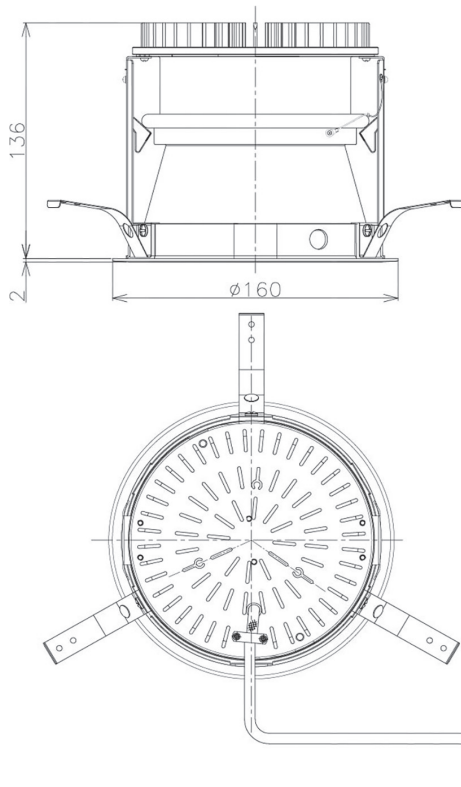

Item no. DD098-2515DW8527D

Series Name:  $\Phi$ 150 Spark (Deep Cone)

White Reflector

Installation	Recessed mount
Type	
Fixture wattage	23W
Beam angle	15 deg
Color Temp.	2700K
CRI	Ra>85
Luminous	2014 lm
Body	Die-cast aluminum alloy
Body finish	N/A
Trim finish	White
Reflector finish	White
IP Rate	IP20
Light source	COB module
Input Voltage	AC220~240V
Dimming Type	Non-Dimmable
Certificate	CE, CCC
Cut Hole	150mm

Height (Weight)	Spot / Medium / Medium flood	Wide flood
65.3W	177 (1.4kg)	
48.5W	177 (1.5kg)	
44.3W	157 (1.2kg)	
33.8W	168 (1.1kg)	157 (1.1kg)
30.3W	168 (1.1kg)	157 (1.1kg)
23.0W	138 (0.9kg)	127 (0.9kg)