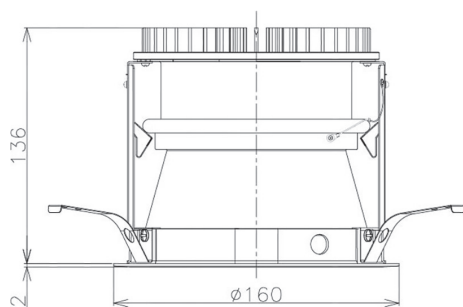

Item no. DD098-2515DW8530D

Series Name: Φ 150 Spark (Deep Cone)

White Reflector

Installation	Recessed mount
Type	
Fixture wattage	23W
Beam angle	15 deg
Color Temp.	3000K
CRI	Ra>85
Luminous	2098 lm
Body	Die-cast aluminum alloy
Body finish	N/A
Trim finish	White
Reflector finish	White
IP Rate	IP20
Light source	COB module
Input Voltage	AC220~240V
Dimming Type	Non-Dimmable
Certificate	CE, CCC
Cut Hole	150mm

Height (Weight)	Spot / Medium / Medium flood	Wide flood
65.3W	177 (1.4kg)	
48.5W	177 (1.5kg)	
44.3W	157 (1.2kg)	
33.8W	168 (1.1kg)	157 (1.1kg)
30.3W	168 (1.1kg)	157 (1.1kg)
23.0W	138 (0.9kg)	127 (0.9kg)