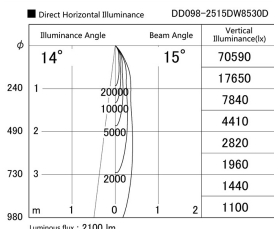

Item no. DD098-2515DW8530D

Series Name: Φ 150 Spark (Deep Cone)

White Reflector

Installation	Recessed mount
Type	
Fixture wattage	23W
Beam angle	15 deg
Color Temp.	3000K
CRI	Ra>85
Luminous	2098 lm
Body	Die-cast aluminum alloy
Body finish	N/A
Trim finish	White
Reflector finish	White
IP Rate	IP20
Light source	COB module
Input Voltage	AC220~240V
Dimming Type	Non-Dimmable
Certificate	CE, CCC
Cut Hole	150mm

Height (Weight)	Spot / Medium / Medium flood	Wide flood
65.3W	177 (1.4kg)	
48.5W	177 (1.5kg)	
44.3W	157 (1.2kg)	
33.8W	168 (1.1kg)	157 (1.1kg)
30.3W	168 (1.1kg)	157 (1.1kg)
23.0W	138 (0.9kg)	127 (0.9kg)