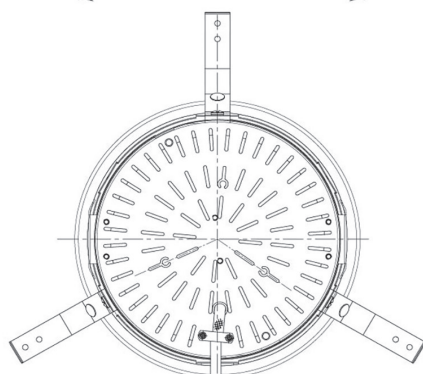

Item no. DD098-2515DW8530D

Series Name: Φ 150 Spark (Deep Cone)

White Reflector

Installation	Recessed mount
Type	
Fixture wattage	23W
Beam angle	15 deg
Color Temp.	3000K
CRI	Ra>85
Luminous	2098 lm
Body	Die-cast aluminum alloy
Body finish	N/A
Trim finish	White
Reflector finish	White
IP Rate	IP20
Light source	COB module
Input Voltage	AC220~240V
Dimming Type	Non-Dimmable
Certificate	CE, CCC
Cut Hole	150mm

Height (Weight)	Spot / Medium / Medium flood	Wide flood
65.3W	177 (1.4kg)	
48.5W	177 (1.5kg)	
44.3W	157 (1.2kg)	
33.8W	168 (1.1kg)	157 (1.1kg)
30.3W	168 (1.1kg)	157 (1.1kg)
23.0W	138 (0.9kg)	127 (0.9kg)