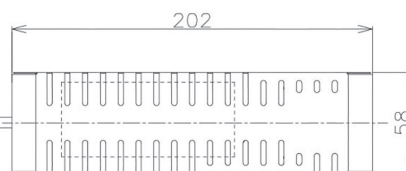

Item no. DD098-2515DW8530D

Series Name: Φ 150 Spark (Deep Cone)

White Reflector

Installation	Recessed mount
Type	
Fixture wattage	23W
Beam angle	15 deg
Color Temp.	3000K
CRI	Ra>85
Luminous	2098 lm
Body	Die-cast aluminum alloy
Body finish	N/A
Trim finish	White
Reflector finish	White
IP Rate	IP20
Light source	COB module
Input Voltage	AC220~240V
Dimming Type	Non-Dimmable
Certificate	CE, CCC
Cut Hole	150mm

Height (Weight)	Spot / Medium / Medium flood	Wide flood
65.3W	177 (1.4kg)	
48.5W	177 (1.5kg)	
44.3W	157 (1.2kg)	
33.8W	168 (1.1kg)	157 (1.1kg)
30.3W	168 (1.1kg)	157 (1.1kg)
23.0W	138 (0.9kg)	127 (0.9kg)