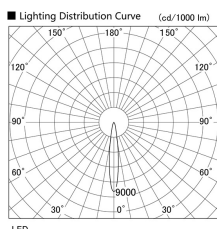

Item no. DD098-2515DW8530D

Series Name: Φ 150 Spark (Deep Cone)

White Reflector

Installation	Recessed mount
Type	
Fixture wattage	23W
Beam angle	15 deg
Color Temp.	3000K
CRI	Ra>85
Luminous	2098 lm
Body	Die-cast aluminum alloy
Body finish	N/A
Trim finish	White
Reflector finish	White
IP Rate	IP20
Light source	COB module
Input Voltage	AC220~240V
Dimming Type	Non-Dimmable
Certificate	CE, CCC
Cut Hole	150mm

Height (Weight)	Spot / Medium / Medium flood	Wide flood
65.3W	177 (1.4kg)	
48.5W	177 (1.5kg)	
44.3W	157 (1.2kg)	
33.8W	168 (1.1kg)	157 (1.1kg)
30.3W	168 (1.1kg)	157 (1.1kg)
23.0W	138 (0.9kg)	127 (0.9kg)