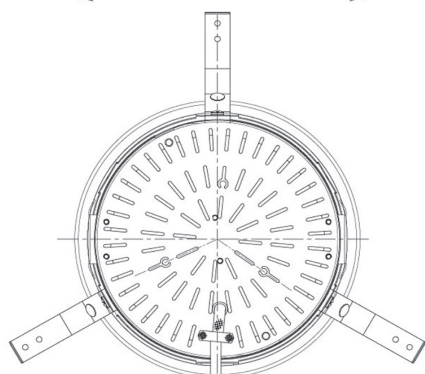

Item no. DD098-2515DW8535D

Series Name: Φ 150 Spark (Deep Cone)

White Reflector

Installation	Recessed mount
Type	Φ 150 Spark (Deep Cone)
Fixture wattage	23W
Beam angle	15 deg
Color Temp.	3500K
CRI	Ra>85
Luminous	2140 lm
Body	Die-cast aluminum alloy
Body finish	N/A
Trim finish	White
Reflector finish	White
IP Rate	IP20
Light source	COB module
Input Voltage	AC220~240V
Dimming Type	Non-Dimmable
Certificate	CE, CCC
Cut Hole	150mm

Height (Weight)	Spot / Medium / Medium flood	Wide flood
65.3W	177 (1.4kg)	
48.5W	177 (1.5kg)	
44.3W	157 (1.2kg)	
33.8W	168 (1.1kg)	157 (1.1kg)
30.3W	168 (1.1kg)	157 (1.1kg)
23.0W	138 (0.9kg)	127 (0.9kg)