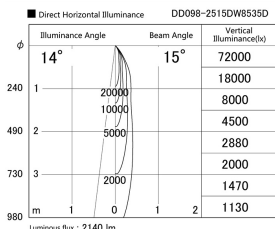

Item no. DD098-2515DW8535D

Series Name: Φ 150 Spark (Deep Cone)

White Reflector

Installation	Recessed mount
Type	Φ 150 Spark (Deep Cone)
Fixture wattage	23W
Beam angle	15 deg
Color Temp.	3500K
CRI	Ra>85
Luminous	2140 lm
Body	Die-cast aluminum alloy
Body finish	N/A
Trim finish	White
Reflector finish	White
IP Rate	IP20
Light source	COB module
Input Voltage	AC220~240V
Dimming Type	Non-Dimmable
Certificate	CE, CCC
Cut Hole	150mm

Height (Weight)	Spot / Medium / Medium flood	Wide flood
65.3W	177 (1.4kg)	
48.5W	177 (1.5kg)	
44.3W	157 (1.2kg)	
33.8W	168 (1.1kg)	157 (1.1kg)
30.3W	168 (1.1kg)	157 (1.1kg)
23.0W	138 (0.9kg)	127 (0.9kg)