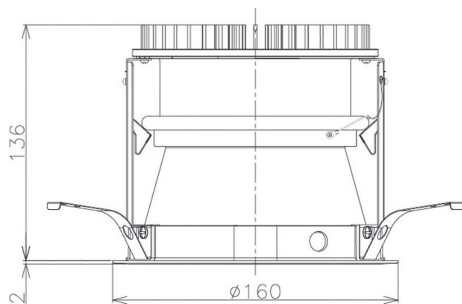

Item no. DD098-2515DW8535D

Series Name: Φ 150 Spark (Deep Cone)

White Reflector

Installation	Recessed mount
Type	Φ 150 Spark (Deep Cone)
Fixture wattage	23W
Beam angle	15 deg
Color Temp.	3500K
CRI	Ra>85
Luminous	2140 lm
Body	Die-cast aluminum alloy
Body finish	N/A
Trim finish	White
Reflector finish	White
IP Rate	IP20
Light source	COB module
Input Voltage	AC220~240V
Dimming Type	Non-Dimmable
Certificate	CE, CCC
Cut Hole	150mm

Height (Weight)	Spot / Medium / Medium flood	Wide flood
65.3W	177 (1.4kg)	
48.5W	177 (1.5kg)	
44.3W	157 (1.2kg)	
33.8W	168 (1.1kg)	157 (1.1kg)
30.3W	168 (1.1kg)	157 (1.1kg)
23.0W	138 (0.9kg)	127 (0.9kg)