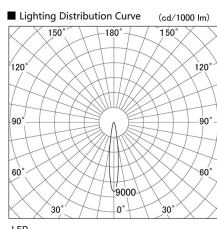

Item no. DD098-2515DW8535D

Series Name: Φ 150 Spark (Deep Cone)

White Reflector

Installation	Recessed mount
Type	Φ 150 Spark (Deep Cone)
Fixture wattage	23W
Beam angle	15 deg
Color Temp.	3500K
CRI	Ra>85
Luminous	2140 lm
Body	Die-cast aluminum alloy
Body finish	N/A
Trim finish	White
Reflector finish	White
IP Rate	IP20
Light source	COB module
Input Voltage	AC220~240V
Dimming Type	Non-Dimmable
Certificate	CE, CCC
Cut Hole	150mm

Height (Weight)	Spot / Medium / Medium flood	Wide flood
65.3W	177 (1.4kg)	
48.5W	177 (1.5kg)	
44.3W	157 (1.2kg)	
33.8W	168 (1.1kg)	157 (1.1kg)
30.3W	168 (1.1kg)	157 (1.1kg)
23.0W	138 (0.9kg)	127 (0.9kg)