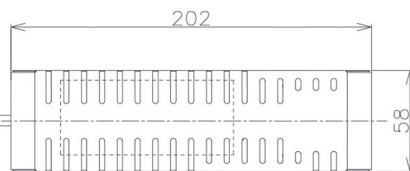

Item no. DD098-2515DW8535D

Series Name: Φ 150 Spark (Deep Cone)

White Reflector

Installation	Recessed mount
Type	Φ 150 Spark (Deep Cone)
Fixture wattage	23W
Beam angle	15 deg
Color Temp.	3500K
CRI	Ra>85
Luminous	2140 lm
Body	Die-cast aluminum alloy
Body finish	N/A
Trim finish	White
Reflector finish	White
IP Rate	IP20
Light source	COB module
Input Voltage	AC220~240V
Dimming Type	Non-Dimmable
Certificate	CE, CCC
Cut Hole	150mm

Height (Weight)	Spot / Medium / Medium flood	Wide flood
65.3W	177 (1.4kg)	
48.5W	177 (1.5kg)	
44.3W	157 (1.2kg)	
33.8W	168 (1.1kg)	157 (1.1kg)
30.3W	168 (1.1kg)	157 (1.1kg)
23.0W	138 (0.9kg)	127 (0.9kg)