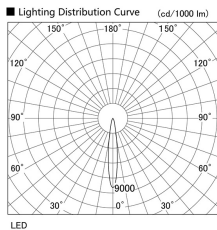

Item no. DD098-2515DW9030D

Series Name: Φ 150 Spark (Deep Cone)

White Reflector

Installation	Recessed mount
Type	
Fixture wattage	23W
Beam angle	15 deg
Color Temp.	3000K
CRI	Ra>85
Luminous	1908 lm
Body	Die-cast aluminum alloy
Body finish	N/A
Trim finish	White
Reflector finish	White
IP Rate	IP20
Light source	COB module
Input Voltage	AC220~240V
Dimming Type	Non-Dimmable
Certificate	CE, CCC
Cut Hole	150mm

Height (Weight)	Spot / Medium / Medium flood	Wide flood
65.3W	177 (1.4kg)	
48.5W	177 (1.5kg)	
44.3W	157 (1.2kg)	
33.8W	168 (1.1kg)	157 (1.1kg)
30.3W	168 (1.1kg)	157 (1.1kg)
23.0W	138 (0.9kg)	127 (0.9kg)