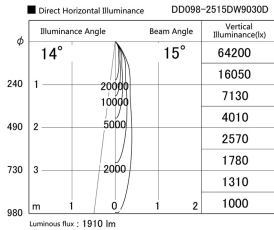

Item no. DD098-2515DW9030D

Series Name: Φ 150 Spark (Deep Cone)

White Reflector

Installation	Recessed mount
Type	
Fixture wattage	23W
Beam angle	15 deg
Color Temp.	3000K
CRI	Ra>85
Luminous	1908 lm
Body	Die-cast aluminum alloy
Body finish	N/A
Trim finish	White
Reflector finish	White
IP Rate	IP20
Light source	COB module
Input Voltage	AC220~240V
Dimming Type	Non-Dimmable
Certificate	CE, CCC
Cut Hole	150mm

Height (Weight)	Spot / Medium / Medium flood	Wide flood
65.3W	177 (1.4kg)	
48.5W	177 (1.5kg)	
44.3W	157 (1.2kg)	
33.8W	168 (1.1kg)	157 (1.1kg)
30.3W	168 (1.1kg)	157 (1.1kg)
23.0W	138 (0.9kg)	127 (0.9kg)