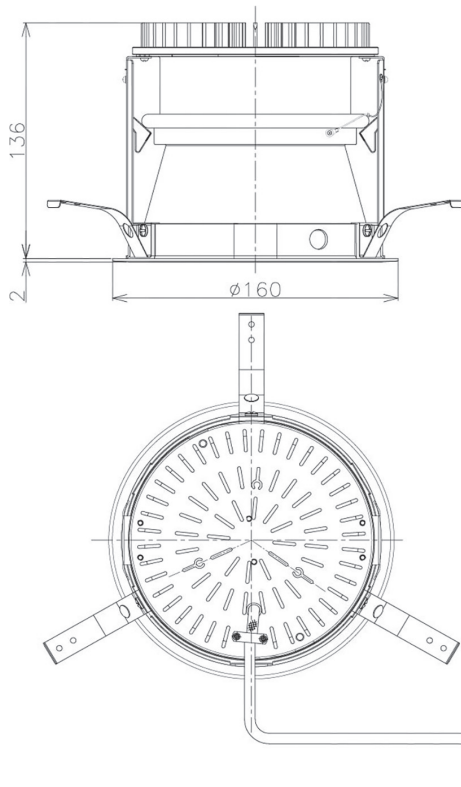

Item no. DD098-2515DW9030D

Series Name: Φ 150 Spark (Deep Cone)

White Reflector

Installation	Recessed mount
Type	
Fixture wattage	23W
Beam angle	15 deg
Color Temp.	3000K
CRI	Ra>85
Luminous	1908 lm
Body	Die-cast aluminum alloy
Body finish	N/A
Trim finish	White
Reflector finish	White
IP Rate	IP20
Light source	COB module
Input Voltage	AC220~240V
Dimming Type	Non-Dimmable
Certificate	CE, CCC
Cut Hole	150mm

Height (Weight)	Spot / Medium / Medium flood	Wide flood
65.3W	177 (1.4kg)	
48.5W	177 (1.5kg)	
44.3W	157 (1.2kg)	
33.8W	168 (1.1kg)	157 (1.1kg)
30.3W	168 (1.1kg)	157 (1.1kg)
23.0W	138 (0.9kg)	127 (0.9kg)