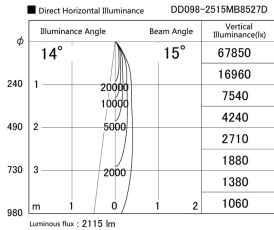

Item no. DD098-2515MB8527D

Series Name: Φ 150 Spark (Deep Cone)

Installation	Recessed mount
Type	Φ 150 Spark (Deep Cone)
Fixture wattage	23W
Beam angle	15 deg
Color Temp.	2700K
CRI	Ra>85
Luminous	2115 lm
Body	Die-cast aluminum alloy
Body finish	N/A
Trim finish	Black
Reflector finish	Mirror
IP Rate	IP20
Light source	COB module
Input Voltage	AC220~240V
Dimming Type	Non-Dimmable
Certificate	CE, CCC
Cut Hole	150mm

Height (Weight)	Spot / Medium / Medium flood	Wide flood
65.3W	177 (1.4kg)	
48.5W	177 (1.5kg)	
44.3W	157 (1.2kg)	
33.8W	168 (1.1kg)	157 (1.1kg)
30.3W	168 (1.1kg)	157 (1.1kg)
23.0W	138 (0.9kg)	127 (0.9kg)