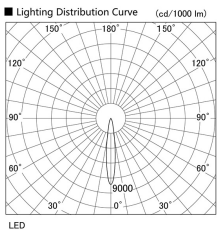

Item no. DD098-2515MB8527D

Series Name: Φ 150 Spark (Deep Cone)

Installation	Recessed mount
Type	Φ 150 Spark (Deep Cone)
Fixture wattage	23W
Beam angle	15 deg
Color Temp.	2700K
CRI	Ra>85
Luminous	2115 lm
Body	Die-cast aluminum alloy
Body finish	N/A
Trim finish	Black
Reflector finish	Mirror
IP Rate	IP20
Light source	COB module
Input Voltage	AC220~240V
Dimming Type	Non-Dimmable
Certificate	CE, CCC
Cut Hole	150mm

Height (Weight)	Spot / Medium / Medium flood	Wide flood
65.3W	177 (1.4kg)	
48.5W	177 (1.5kg)	
44.3W	157 (1.2kg)	
33.8W	168 (1.1kg)	157 (1.1kg)
30.3W	168 (1.1kg)	157 (1.1kg)
23.0W	138 (0.9kg)	127 (0.9kg)