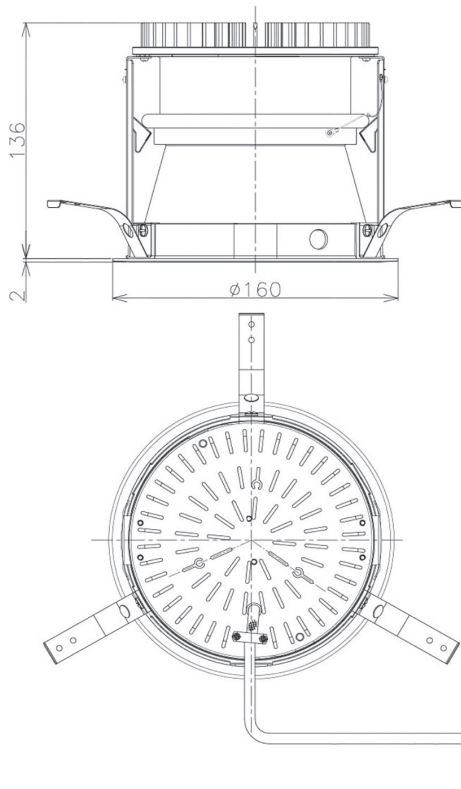

Item no. DD098-2515MB8527D

Series Name: Φ 150 Spark (Deep Cone)

Installation	Recessed mount
Type	Φ 150 Spark (Deep Cone)
Fixture wattage	23W
Beam angle	15 deg
Color Temp.	2700K
CRI	Ra>85
Luminous	2115 lm
Body	Die-cast aluminum alloy
Body finish	N/A
Trim finish	Black
Reflector finish	Mirror
IP Rate	IP20
Light source	COB module
Input Voltage	AC220~240V
Dimming Type	Non-Dimmable
Certificate	CE, CCC
Cut Hole	150mm

Height (Weight)	Spot / Medium / Medium flood	Wide flood
65.3W	177 (1.4kg)	
48.5W	177 (1.5kg)	
44.3W	157 (1.2kg)	
33.8W	168 (1.1kg)	157 (1.1kg)
30.3W	168 (1.1kg)	157 (1.1kg)
23.0W	138 (0.9kg)	127 (0.9kg)