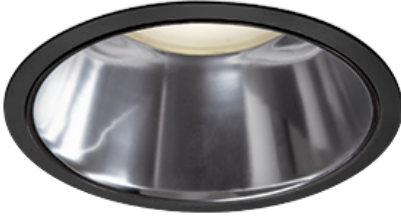

Item no. DD098-2515MB8527D

Series Name: Φ 150 Spark (Deep Cone)

Installation	Recessed mount
Type	Φ 150 Spark (Deep Cone)
Fixture wattage	23W
Beam angle	15 deg
Color Temp.	2700K
CRI	Ra>85
Luminous	2115 lm
Body	Die-cast aluminum alloy
Body finish	N/A
Trim finish	Black
Reflector finish	Mirror
IP Rate	IP20
Light source	COB module
Input Voltage	AC220~240V
Dimming Type	Non-Dimmable
Certificate	CE, CCC
Cut Hole	150mm

Height (Weight)	Spot / Medium / Medium flood	Wide flood
65.3W	177 (1.4kg)	
48.5W	177 (1.5kg)	
44.3W	157 (1.2kg)	
33.8W	168 (1.1kg)	157 (1.1kg)
30.3W	168 (1.1kg)	157 (1.1kg)
23.0W	138 (0.9kg)	127 (0.9kg)